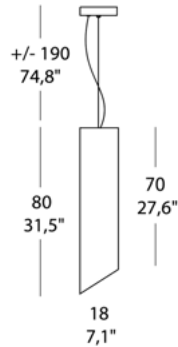

PROJECT	
TYPE	
NOTES	

PANK SO

SUSPENSION

BY MOROSINI

FINISHES

AV: Ivory / White	N2: Black / Sky-Blue
AZ: Sky-Blue / White	N3: Black / Green
BI: White / White	N4: Black Yellow
GR: Grey / White	N5: Black / White
RE: Red / White	B1: White / Red
TO: Dove-Grey / White	B2: White / Sky-Blue
VE: Green / White	B3: White / Green
NI: Black / Red	B4: White / Yellow

PRODUCT CODES

Ø 18: 45-0520SO06AVFL (Ivory/White) 45-0520SO06AZFL (Sky Blue/White) 45-0520SO06BIFL (White/White) 45-0520SO06GRFL (Grey/White) 45-0520SO06REFL (Red/White) 45-0520SO06TOFL (Dove Grey/White) 45-0520SO06VEFL (Green/White) 45-0520SO06NEFL (Black/White)	Ø 30: 45-0522SO06AVFL (Ivory/White) 45-0522SO06AZFL (Sky Blue/White) 45-0522SO06BIFL (White/White) 45-0522SO06GRFL (Grey/White) 45-0522SO06REFL (Red/White) 45-0522SO06TOFL (Dove Grey/White) 45-0522SO06VEFL (Green/White) 45-0522SO06NEFL (Black/White)
Ø 23: 45-0521SO06AVFL (Ivory/White) 45-0521SO06AZFL (Sky Blue/White) 45-0521SO06BIFL (White/White) 45-0521SO06GRFL (Grey/White) 45-0521SO06REFL (Red/White) 45-0521SO06TOFL (Dove Grey/White) 45-0521SO06VEFL (Green/White) 45-0521SO06NEFL (Black/White)	Ø 50: 45-0523SO06AVFL (Ivory/White) 45-0523SO06AZFL (Sky Blue/White) 45-0523SO06BIFL (White/White) 45-0523SO06GRFL (Grey/White) 45-0523SO06REFL (Red/White) 45-0523SO06TOFL (Dove Grey/White) 45-0523SO06VEFL (Green/White) 45-0523SO06NEFL (Black/White)

PRODUCT NAME	Pank SO
DESIGNER	Tiziano Maffione
MANUFACTURER	Morosini
IP	20
DIMENSIONS	Ø 18 x 80 (H) + 190 cm Ø 23 x 40 (H) + 190 cm Ø 30 x 57 (H) + 190 cm Ø 50 x 85 (H) + 190 cm
ORIGIN	Italy
WARRANTY	3 years
LIGHT SOURCE	Ø 18: 1 x MAX 23W E27 PL-EL or LED Ø 23: 1 x MAX 70W E27 alo. Ø 30: 1 x MAX 105W E27 alo. Ø 50: 4 x MAX 42W E27 alo.
CATEGORY	Suspension
MATERIAL	Fabric Lampshade | Metal Base