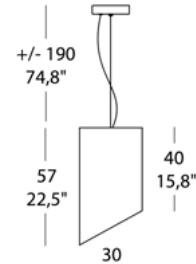

PROJECT	
TYPE	
NOTES	

PANK SO

SUSPENSION

BY MOROSINI

FINISHES

AV: Ivory / White	N2: Black / Sky-Blue
AZ: Sky-Blue / White	N3: Black / Green
BI: White / White	N4: Black Yellow
GR: Grey / White	N5: Black / White
RE: Red / White	B1: White / Red
TO: Dove-Grey / White	B2: White / Sky-Blue
VE: Green / White	B3: White / Green
NI: Black / Red	B4: White / Yellow

PRODUCT CODES

Ø 18: 45-0520SO06AVFL (Ivory/White) 45-0520SO06AZFL (Sky Blue/White) 45-0520SO06BIFL (White/White) 45-0520SO06GRFL (Grey/White) 45-0520SO06REFL (Red/White) 45-0520SO06TOFL (Dove Grey/White) 45-0520SO06VEFL (Green/White) 45-0520SO06NEFL (Black/White)	Ø 30: 45-0522SO06AVFL (Ivory/White) 45-0522SO06AZFL (Sky Blue/White) 45-0522SO06BIFL (White/White) 45-0522SO06GRFL (Grey/White) 45-0522SO06REFL (Red/White) 45-0522SO06TOFL (Dove Grey/White) 45-0522SO06VEFL (Green/White) 45-0522SO06NEFL (Black/White)
Ø 23: 45-0521SO06AVFL (Ivory/White) 45-0521SO06AZFL (Sky Blue/White) 45-0521SO06BIFL (White/White) 45-0521SO06GRFL (Grey/White) 45-0521SO06REFL (Red/White) 45-0521SO06TOFL (Dove Grey/White) 45-0521SO06VEFL (Green/White) 45-0521SO06NEFL (Black/White)	Ø 50: 45-0523SO06AVFL (Ivory/White) 45-0523SO06AZFL (Sky Blue/White) 45-0523SO06BIFL (White/White) 45-0523SO06GRFL (Grey/White) 45-0523SO06REFL (Red/White) 45-0523SO06TOFL (Dove Grey/White) 45-0523SO06VEFL (Green/White) 45-0523SO06NEFL (Black/White)

PRODUCT NAME	Pank SO
DESIGNER	Tiziano Maffione
MANUFACTURER	Morosini
IP	20
DIMENSIONS	Ø 18 x 80 (H) + 190 cm Ø 23 x 40 (H) + 190 cm Ø 30 x 57 (H) + 190 cm Ø 50 x 85 (H) + 190 cm
ORIGIN	Italy
WARRANTY	3 years
LIGHT SOURCE	Ø 18: 1 x MAX 23W E27 PL-EL or LED Ø 23: 1 x MAX 70W E27 alo. Ø 30: 1 x MAX 105W E27 alo. Ø 50: 4 x MAX 42W E27 alo.
CATEGORY	Suspension
MATERIAL	Fabric Lampshade | Metal Base