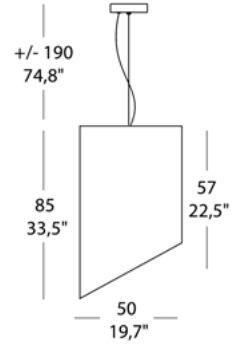

PROJECT	
TYPE	
NOTES	

PANK SO

SUSPENSION

BY MOROSINI

FINISHES

AV: Ivory / White	N2: Black / Sky-Blue
AZ: Sky-Blue / White	N3: Black / Green
BI: White / White	N4: Black Yellow
GR: Grey / White	N5: Black / White
RE: Red / White	B1: White / Red
TO: Dove-Grey / White	B2: White / Sky-Blue
VE: Green / White	B3: White / Green
NI: Black / Red	B4: White / Yellow

PRODUCT CODES

Ø 18: 45-0520SO06AVFL (Ivory/White) 45-0520SO06AZFL (Sky Blue/White) 45-0520SO06BIFL (White/White) 45-0520SO06GRFL (Grey/White) 45-0520SO06REFL (Red/White) 45-0520SO06TOFL (Dove Grey/White) 45-0520SO06VEFL (Green/White) 45-0520SO06NEFL (Black/White)	Ø 30: 45-0522SO06AVFL (Ivory/White) 45-0522SO06AZFL (Sky Blue/White) 45-0522SO06BIFL (White/White) 45-0522SO06GRFL (Grey/White) 45-0522SO06REFL (Red/White) 45-0522SO06TOFL (Dove Grey/White) 45-0522SO06VEFL (Green/White) 45-0522SO06NEFL (Black/White)
Ø 23: 45-0521SO06AVFL (Ivory/White) 45-0521SO06AZFL (Sky Blue/White) 45-0521SO06BIFL (White/White) 45-0521SO06GRFL (Grey/White) 45-0521SO06REFL (Red/White) 45-0521SO06TOFL (Dove Grey/White) 45-0521SO06VEFL (Green/White) 45-0521SO06NEFL (Black/White)	Ø 50: 45-0523SO06AVFL (Ivory/White) 45-0523SO06AZFL (Sky Blue/White) 45-0523SO06BIFL (White/White) 45-0523SO06GRFL (Grey/White) 45-0523SO06REFL (Red/White) 45-0523SO06TOFL (Dove Grey/White) 45-0523SO06VEFL (Green/White) 45-0523SO06NEFL (Black/White)

PRODUCT NAME	Pank SO
DESIGNER	Tiziano Maffione
MANUFACTURER	Morosini
IP	20
DIMENSIONS	Ø 18 x 80 (H) + 190 cm Ø 23 x 40 (H) + 190 cm Ø 30 x 57 (H) + 190 cm Ø 50 x 85 (H) + 190 cm
ORIGIN	Italy
WARRANTY	3 years
LIGHT SOURCE	Ø 18: 1 x MAX 23W E27 PL-EL or LED Ø 23: 1 x MAX 70W E27 alo. Ø 30: 1 x MAX 105W E27 alo. Ø 50: 4 x MAX 42W E27 alo.
CATEGORY	Suspension
MATERIAL	Fabric Lampshade | Metal Base