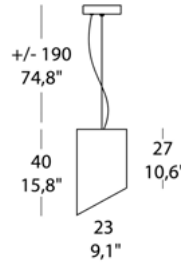

PROJECT	
TYPE	
NOTES	

PANK SO

SUSPENSION

BY MOROSINI

FINISHES

AV: Ivory / White	N2: Black / Sky-Blue
AZ: Sky-Blue / White	N3: Black / Green
BI: White / White	N4: Black Yellow
GR: Grey / White	N5: Black / White
RE: Red / White	B1: White / Red
TO: Dove-Grey / White	B2: White / Sky-Blue
VE: Green / White	B3: White / Green
NI: Black / Red	B4: White / Yellow

PRODUCT CODES

Ø 18: 45-0520SO06AVFL (Ivory/White) 45-0520SO06AZFL (Sky Blue/White) 45-0520SO06BIFL (White/White) 45-0520SO06GRFL (Grey/White) 45-0520SO06REFL (Red/White) 45-0520SO06TOFL (Dove Grey/White) 45-0520SO06VEFL (Green/White) 45-0520SO06NEFL (Black/White)	Ø 30: 45-0522SO06AVFL (Ivory/White) 45-0522SO06AZFL (Sky Blue/White) 45-0522SO06BIFL (White/White) 45-0522SO06GRFL (Grey/White) 45-0522SO06REFL (Red/White) 45-0522SO06TOFL (Dove Grey/White) 45-0522SO06VEFL (Green/White) 45-0522SO06NEFL (Black/White)
Ø 23: 45-0521SO06AVFL (Ivory/White) 45-0521SO06AZFL (Sky Blue/White) 45-0521SO06BIFL (White/White) 45-0521SO06GRFL (Grey/White) 45-0521SO06REFL (Red/White) 45-0521SO06TOFL (Dove Grey/White) 45-0521SO06VEFL (Green/White) 45-0521SO06NEFL (Black/White)	Ø 50: 45-0523SO06AVFL (Ivory/White) 45-0523SO06AZFL (Sky Blue/White) 45-0523SO06BIFL (White/White) 45-0523SO06GRFL (Grey/White) 45-0523SO06REFL (Red/White) 45-0523SO06TOFL (Dove Grey/White) 45-0523SO06VEFL (Green/White) 45-0523SO06NEFL (Black/White)

PRODUCT NAME	Pank SO
DESIGNER	Tiziano Maffione
MANUFACTURER	Morosini
IP	20
DIMENSIONS	Ø 18 x 80 (H) + 190 cm Ø 23 x 40 (H) + 190 cm Ø 30 x 57 (H) + 190 cm Ø 50 x 85 (H) + 190 cm
ORIGIN	Italy
WARRANTY	3 years
LIGHT SOURCE	Ø 18: 1 x MAX 23W E27 PL-EL or LED Ø 23: 1 x MAX 70W E27 alo. Ø 30: 1 x MAX 105W E27 alo. Ø 50: 4 x MAX 42W E27 alo.
CATEGORY	Suspension
MATERIAL	Fabric Lampshade | Metal Base