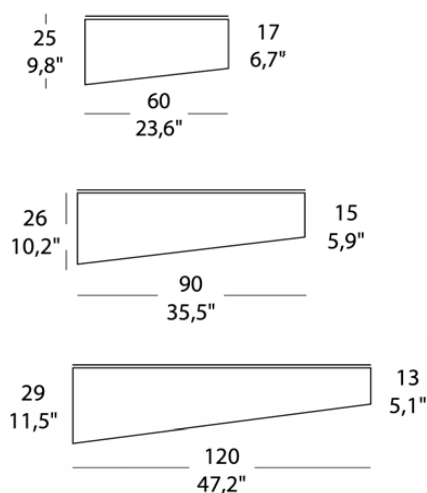

PANK PL 60/90/120

CEILING

BY MOROSINI

PROJECT	
TYPE	
NOTES	

PRODUCT NAME	Pank PL 60/90/120
DESIGNER	Tiziano Maffione
MANUFACTURER	Morosini
PRODUCT CODE	<p>45-0524PLO6GRFE (Ø 60, Grey) 45-0524PLO6BILD (Ø 60, White) 45-0524PLO6NEIN (Ø 60, Black/White) 45-0525PLO6BIFE (Ø 90, White) 45-0525PLO6AZFE (Ø 90, Blue/White) 45-0525PLO6NEIN (Ø 90, Black/White) 45-0526PLO6BIFE (Ø 120, White)</p> <p><i>*Other codes available upon request</i></p>
CATEGORY	Ceiling
MATERIAL	Fabric Lampshade Metal Base
LIGHT SOURCE	<p>Ø 60: Fluorescent 4 x 18W G11 or LED Ø 90: Fluorescent 4 x 24W G11 or LED Ø 120: Fluorescent 4 x 36W G11 or LED</p>

FINISHES	<p>BI: White AV: Ivory / White AZ: Sky-Blue / White BI: White / White GR: Grey / White RE: Red / White TO: Dove-Grey / White VE: Green / White NI: Black / Red</p> <p>N2: Black / Sky-Blue N3: Black / Green N4: Black Yellow N5: Black / White B1: White / Red B2: White / Sky-Blue B3: White / Green B4: White / Yellow</p>
IP	20
DIMENSIONS	<p>Ø 60 x 25 (H) cm Ø 90 x 26 (H) cm Ø 120 x 29 (H) cm</p>
ORIGIN	Italy
WARRANTY	3 years
DIMMABLE	No