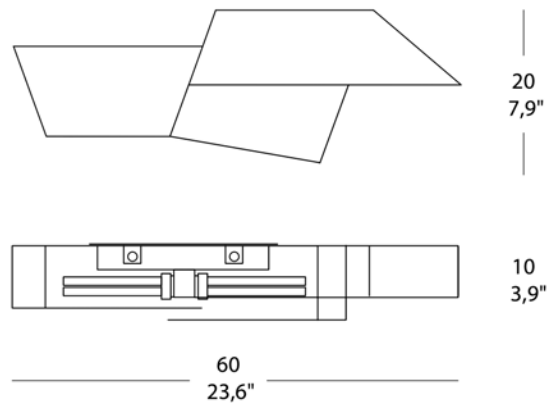

radiantlighting

EVO PA60

WALL

BY MOROSINI

PROJECT	
TYPE	
NOTES	

PRODUCT NAME	Evo PA60
DESIGNER	Serena Papait
MANUFACTURER	Morosini
PRODUCT CODE	45-800
CATEGORY	Wall
MATERIAL	Metal

LIGHT SOURCE	Fluorescent 2 x 26W G24q3
FINISHES	Pearly White
IP	20
DIMENSIONS	60 (W) x 20 (H) x 10 (D) cm
ORIGIN	Italy
WARRANTY	3 years