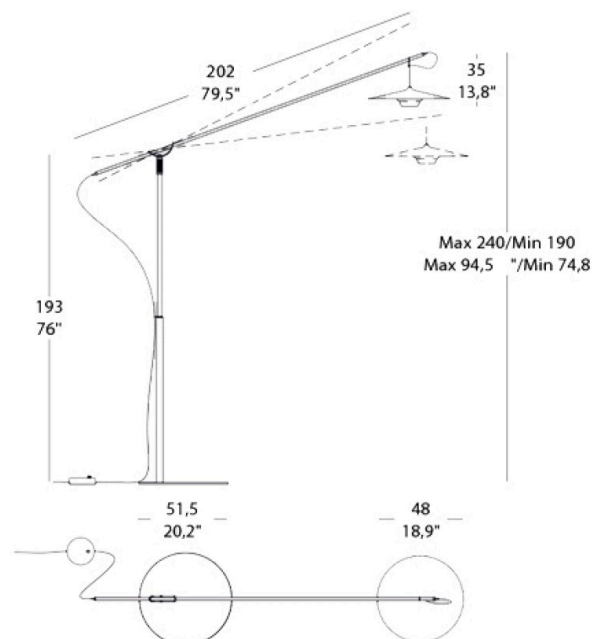

ARCHETYPE TE

FLOOR

BY MOROSINI

PROJECT	
TYPE	
NOTES	

PRODUCT NAME	Archetype TE
DESIGNER	Marco Taietta
MANUFACTURER	Morosini
PRODUCT CODE	45-10027 (Black/White) 45-10028 (Black/Black) 45-10029 (Black/Champagne) 45-10030 (Black/Platinum) 45-10031 (Platinum/White) 45-10032 (Platinum/Black) 45-10033 (Platinum/Champagne) 45-10034 (Platinum/Platinum)
CATEGORY	Floor
MATERIAL	Aluminium

LIGHT SOURCE	18W LED
LUMENS	1710
FINISHES	White, Black, Champagne, Platinum Frame: Black or Platinum
IP	20
DIMENSIONS	Ø 48 x H 193 x W 202 cm
ORIGIN	Italy
WARRANTY	3 years