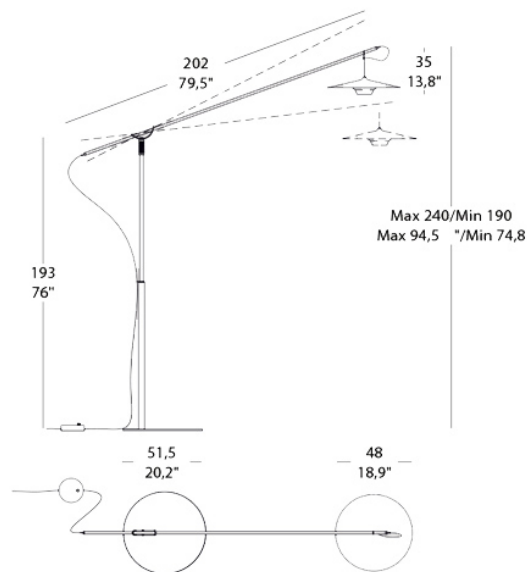

ARCHETYPE TE

FLOOR

BY MOROSINI

PROJECT	
TYPE	
NOTES	

PRODUCT NAME	Archetype TE
DESIGNER	Marco Taietta
MANUFACTURER	Morosini
PRODUCT CODE	Upon Request
CATEGORY	Floor
MATERIAL	Aluminium

LIGHT SOURCE	18W LED
LUMENS	1710
FINISHES	White, Black, Platinum Frame: Black, Platinum
IP	20
DIMENSIONS	Ø 48 x H 193 x W 202 cm
ORIGIN	Italy
WARRANTY	3 years