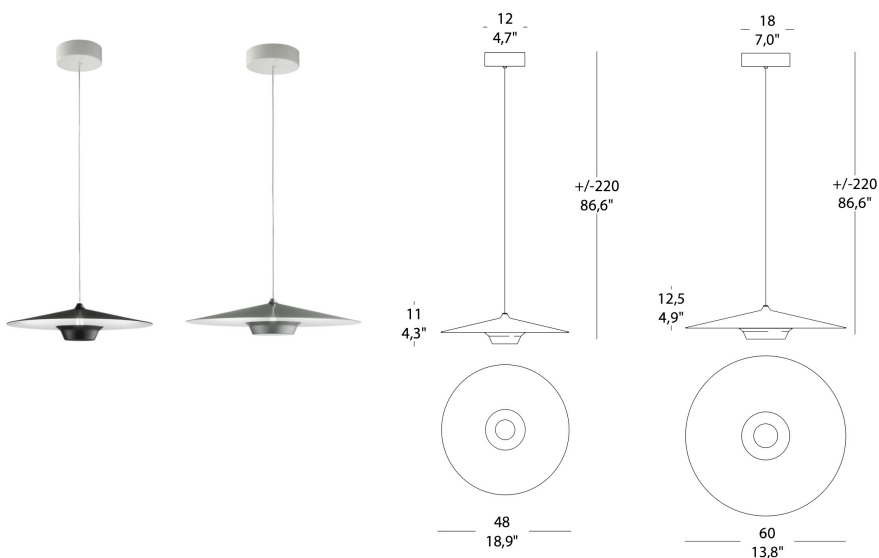

PROJECT	
TYPE	
NOTES	

ARCHETYPE SO

SUSPENSION

BY MOROSINI

PRODUCT NAME	Archetype SO
DESIGNER	Marco Taietta
MANUFACTURER	Morosini
PRODUCT CODE	Upon Request
CATEGORY	Suspension
MATERIAL	Aluminium

LIGHT SOURCE	Ø 48: 18W LED Ø 60: 36W LED
LUMENS	Ø 48: 1710 Ø 60: 3430
FINISHES	White, Black, Platinum, Gold
IP	20
DIMENSIONS	Ø 48 x H 11 cm Ø 60 x H 12.5 cm
ORIGIN	Italy
WARRANTY	3 years