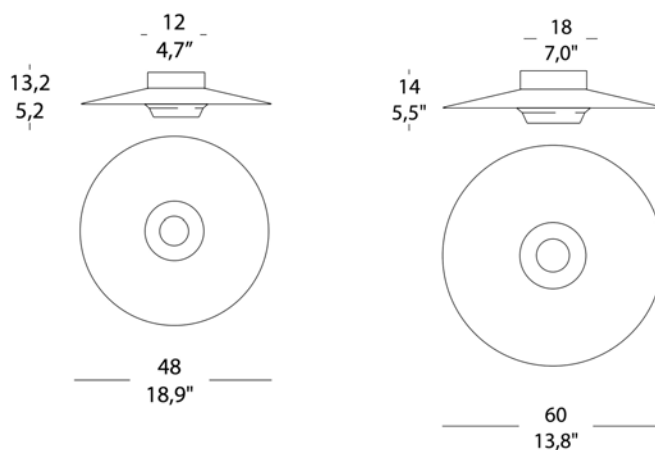

PROJECT	
TYPE	
NOTES	

ARCHETYPE PL

CEILING

BY MOROSINI

PRODUCT NAME	Archetype PL
DESIGNER	Marco Taietta
MANUFACTURER	Morosini
PRODUCT CODE	Upon Request
CATEGORY	Ceiling / Wall
MATERIAL	Aluminium

LIGHT SOURCE	Ø 48 18W LED Ø 60 36W LED
LUMENS	Ø 48: 1710 Ø 60: 3430
FINISHES	White, Black, Platinum, Gold
IP	20
DIMENSIONS	Ø 48 x H 13.2 cm Ø 60 x H 14 cm
ORIGIN	Italy
WARRANTY	3 years