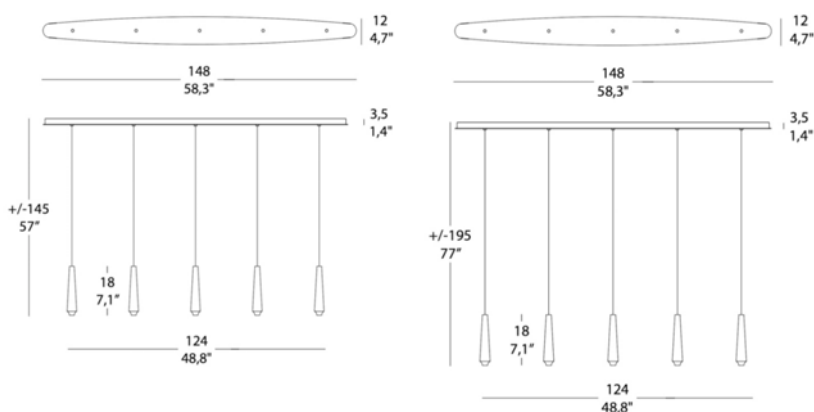

## MIKADO S5L

**SUSPENSION**

BY MOROSINI

<b>PRODUCT NAME</b>	Mikado S5L
<b>DESIGNER</b>	Filippo Mambretti
<b>MANUFACTURER</b>	Morosini
<b>PRODUCT CODE</b>	45-9004G/B (Short Pendant, with Glass) 45-9004B (Short Pendant, no Glass) 45-9014G/B (Long Pendant, with Glass) 45-9014B (Long Pendant, no Glass)
<b>CATEGORY</b>	Suspension
<b>MATERIAL</b>	Aluminium / Glass
<b>LIGHT SOURCE</b>	LED 5 x 3.1W 3000K
<b>DIMMABLE</b>	No

<b>LUMENS</b>	1625
<b>FINISHES</b>	Matte Black
<b>IP</b>	20
<b>DIMENSIONS</b>	148 (L) x 145 or 195 (H) cm
<b>ORIGIN</b>	Italy
<b>WARRANTY</b>	3 years
<b>DIFFUSER OPTIONS</b>	