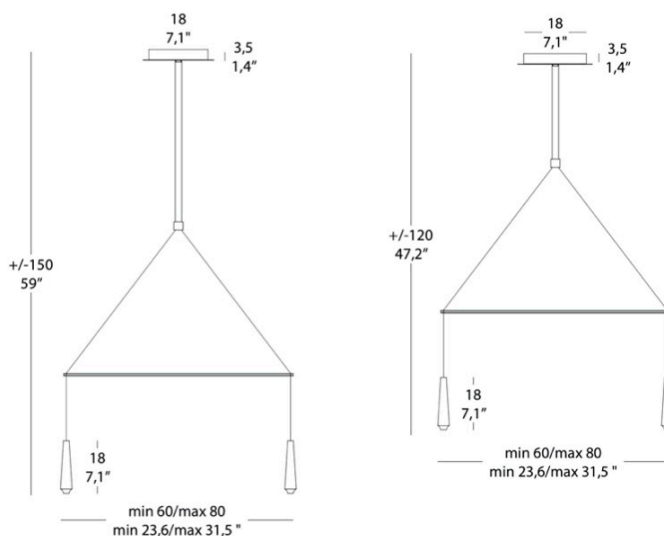

## MIKADO S2L

**SUSPENSION**

BY MOROSINI

<b>PRODUCT NAME</b>	Mikado S2L
<b>DESIGNER</b>	Filippo Mambretti
<b>MANUFACTURER</b>	Morosini
<b>PRODUCT CODE</b>	45-9006G/B (Short Pendant, Glass) 45-9006B (Short Pendant, no Glass) 45-9016G/B (Long Pendant, Glass) 45-9016B (Long Pendant, no Glass)
<b>CATEGORY</b>	Suspension
<b>MATERIAL</b>	Aluminium
<b>LIGHT SOURCE</b>	LED 2 x 3.1W 3000K
<b>DIMMABLE</b>	No

<b>LUMENS</b>	650
<b>FINISHES</b>	Matte Black
<b>IP</b>	20
<b>DIMENSIONS</b>	min 60 / max 80 (L) x 120 or 150 (H) cm
<b>ORIGIN</b>	Italy
<b>WARRANTY</b>	3 years