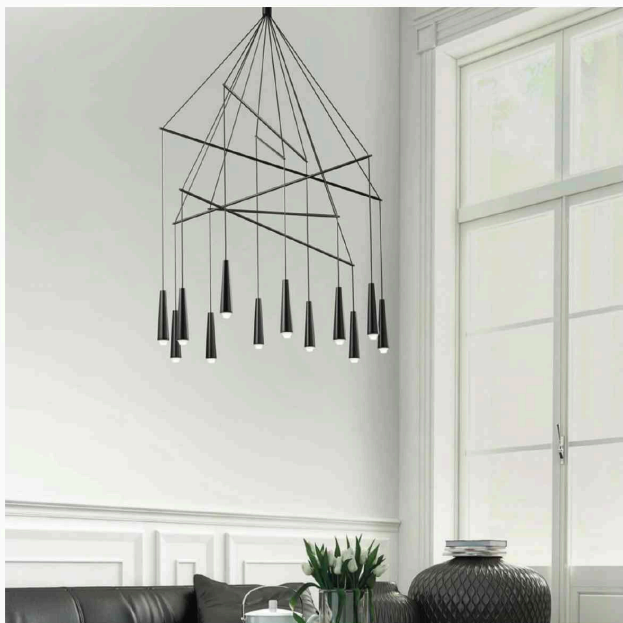

PROJECT	
TYPE	
NOTES	

MIKADO LA12

SUSPENSION

BY MOROSINI

PRODUCT NAME	Mikado LA12
DESIGNER	Filippo Mambretti
MANUFACTURER	Morosini
PRODUCT CODE	45-9002G/B (Short Pendant, Glass) 45-9002B (Short Pendant, No Glass) 45-9012G/B (Long Pendant, Glass) 45-9012B (Long Pendant, No Glass)
CATEGORY	Suspension
MATERIAL	Aluminium / Glass
LIGHT SOURCE	LED 12 x 3.1W 3000K
DIMMABLE	No

LUMENS	3900
FINISHES	Matte Black
IP	20
DIMENSIONS	Ø min 55 / max 80 x 110 or 160 (H) cm
ORIGIN	Italy
WARRANTY	3 years

DIFFUSER OPTIONS