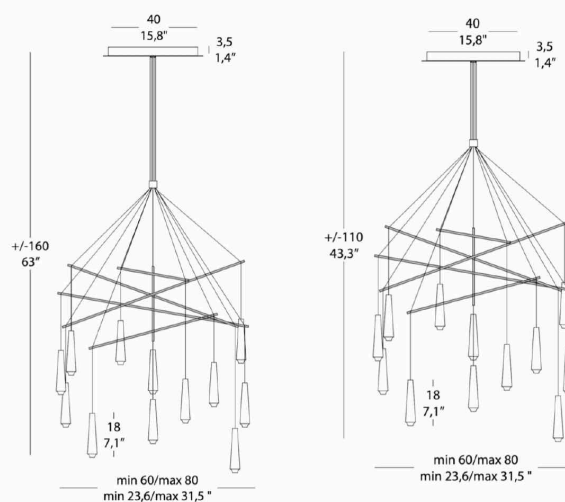

PROJECT	
TYPE	
NOTES	

MIKADO LA12

SUSPENSION

BY MOROSINI

PRODUCT NAME	Mikado LA12
DESIGNER	Filippo Mambretti
MANUFACTURER	Morosini
PRODUCT CODE	45-9002G/B (Short Pendant, Glass) 45-9002B (Short Pendant, No Glass) 45-9012G/B (Long Pendant, Glass) 45-9012B (Long Pendant, No Glass)
CATEGORY	Suspension
MATERIAL	Aluminium / Glass
LIGHT SOURCE	LED 12 x 3.1W 3000K
DIMMABLE	No

LUMENS	3900
FINISHES	Matte Black
IP	20
DIMENSIONS	Ø min 55 / max 80 x 110 or 160 (H) cm
ORIGIN	Italy
WARRANTY	3 years

DIFFUSER OPTIONS