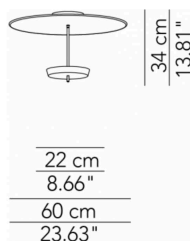

PROJECT	
TYPE	
NOTES	

OMBRELLA

SUSPENSION

BY MODO

PRODUCT NAME	Ombrella Suspension	LIGHT SOURCE	Ø 60: 1 x 18W LED Ø 80: 1 x 34W LED Ø 100: 1 x 34W LED
DESIGNER	Paolo Grasselli	FINISHES	White / Chrome / Brass / Copper
MANUFACTURER	Modo	DIMENSIONS	Ø 60 x 30 (H) cm Ø 80 x 39 (H) cm Ø 100 x 43 (H) cm
CATEGORY	Suspension	IP	20
MATERIAL	Metal	ORIGIN	Italy
PRODUCT CODE	Ø 80: 220-7108 (White/Copper, Non dimmable) 220-7109 (White/Copper, TRIAC Dimmable) 220-7110 (White/Copper, DALI-Push Dimmable) * other codes available upon request	WARRANTY	1 year
DIMMABLE	Dimmable versions available		