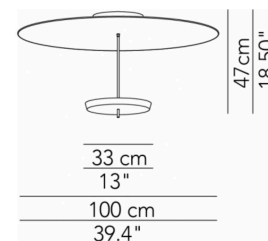

PROJECT	
TYPE	
NOTES	

OMBRELLA

SUSPENSION

BY MODO

PRODUCT NAME	Ombrella Suspension	LIGHT SOURCE	Ø 60: 1 x 18W LED Ø 80: 1 x 34W LED Ø 100: 1 x 34W LED
DESIGNER	Paolo Grasselli	FINISHES	White / Chrome / Brass / Copper
MANUFACTURER	Modo	DIMENSIONS	Ø 60 x 30 (H) cm Ø 80 x 39 (H) cm Ø 100 x 43 (H) cm
CATEGORY	Suspension	IP	20
MATERIAL	Metal	ORIGIN	Italy
PRODUCT CODE	Ø 80: 220-7108 (White/Copper, Non dimmable) 220-7109 (White/Copper, TRIAC Dimmable) 220-7110 (White/Copper, DALI-Push Dimmable) * other codes available upon request	WARRANTY	1 year
DIMMABLE	Dimmable versions available		