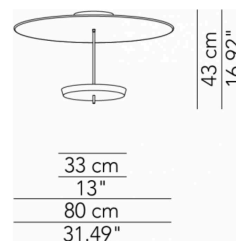

PROJECT	
TYPE	
NOTES	

OMBRELLA

SUSPENSION

BY MODO

PRODUCT NAME	Ombrella Suspension	LIGHT SOURCE	Ø 60: 1 x 18W LED Ø 80: 1 x 34W LED Ø 100: 1 x 34W LED
DESIGNER	Paolo Grasselli	FINISHES	White / Chrome / Brass / Copper
MANUFACTURER	Modo	DIMENSIONS	Ø 60 x 30 (H) cm Ø 80 x 39 (H) cm Ø 100 x 43 (H) cm
CATEGORY	Suspension	IP	20
MATERIAL	Metal	ORIGIN	Italy
PRODUCT CODE	Ø 80: 220-7108 (White/Copper, Non dimmable) 220-7109 (White/Copper, TRIAC Dimmable) 220-7110 (White/Copper, DALI-Push Dimmable) * other codes available upon request	WARRANTY	1 year
DIMMABLE	Dimmable versions available		