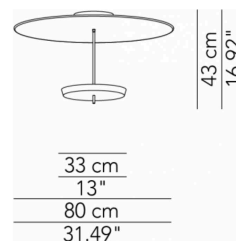

PROJECT	
TYPE	
NOTES	

OMBRELLA

SUSPENSION

BY MODO

PRODUCT NAME	Ombrella Suspension	LIGHT SOURCE	Ø 60: 1 x 18W LED Ø 80: 1 x 34W LED Ø 100: 1 x 34W LED
DESIGNER	Paolo Grasselli	FINISHES	White / Chrome / Brass / Copper
MANUFACTURER	Modo	DIMENSIONS	Ø 60 x 30 (H) cm Ø 80 x 39 (H) cm Ø 100 x 43 (H) cm
CATEGORY	Suspension	IP	20
MATERIAL	Metal	ORIGIN	Italy
PRODUCT CODE	Ø 60: 220-7102+C (White/Copper) 220-7102 (White) 220-7105SP (White - DALI) Ø 80: 220-7103 (White) Ø 100: 220-7104+CH (White/Chrome) 220-7104 (White) * other colour codes available upon request	WARRANTY	1 year