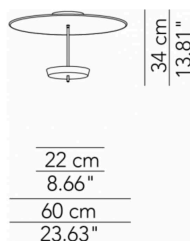

PROJECT	
TYPE	
NOTES	

OMBRELLA

SUSPENSION

BY MODO

PRODUCT NAME	Ombrella Suspension	LIGHT SOURCE	Ø 60: 1 x 18W LED Ø 80: 1 x 34W LED Ø 100: 1 x 34W LED
DESIGNER	Paolo Grasselli	FINISHES	White / Chrome / Brass / Copper
MANUFACTURER	Modo	DIMENSIONS	Ø 60 x 30 (H) cm Ø 80 x 39 (H) cm Ø 100 x 43 (H) cm
CATEGORY	Suspension	IP	20
MATERIAL	Metal	ORIGIN	Italy
PRODUCT CODE	Ø 60: 220-7102+C (White/Copper) 220-7102 (White) 220-7105SP (White - DALI) Ø 80: 220-7103 (White) Ø 100: 220-7104+CH (White/Chrome) 220-7104 (White) * other colour codes available upon request	WARRANTY	1 year