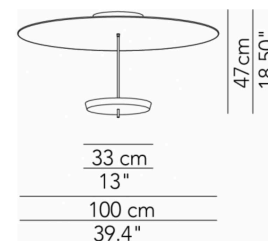

PROJECT	
TYPE	
NOTES	

OMBRELLA

SUSPENSION

BY MODO

PRODUCT NAME	Ombrella Suspension	LIGHT SOURCE	Ø 60: 1 x 18W LED Ø 80: 1 x 34W LED Ø 100: 1 x 34W LED
DESIGNER	Paolo Grasselli	FINISHES	White / Chrome / Brass / Copper
MANUFACTURER	Modo	DIMENSIONS	Ø 60 x 30 (H) cm Ø 80 x 39 (H) cm Ø 100 x 43 (H) cm
CATEGORY	Suspension	IP	20
MATERIAL	Metal	ORIGIN	Italy
PRODUCT CODE	Ø 60: 220-7102+C (White/Copper) 220-7102 (White) 220-7105SP (White - DALI) Ø 80: 220-7103 (White) Ø 100: 220-7104+CH (White/Chrome) 220-7104 (White) * other colour codes available upon request	WARRANTY	1 year