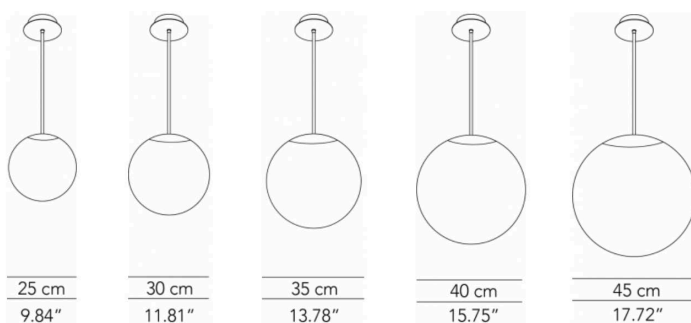

PROJECT	
TYPE	
NOTES	

MULTIBALL

SUSPENSION

BY MODO

PRODUCT NAME	Multiball
DESIGNER	Roberto Paoli
MANUFACTURER	Modo
CATEGORY	Suspension
MATERIAL	Metal / PMMA
PRODUCT CODE	<p>220-8303 (Ø 25) 220-8304 (Ø 30) 220-8305 (Ø 35) 220-8306 (Ø 40) 220-8307 (Ø 45)</p> <p>220-8310 (3 Globes Pendant) 220-8311 (5 Globes Pendant) 220-8312 (8 Globes Pendant)</p> <p>220-8300 (Ceiling Rose Ø 15 x 3.5cm) 220-8301 (Connection Cable)</p>

LIGHT SOURCE	<p>Ø 25: 1 x E27 max 42W HES Ø 30: 1 x E27 max 52W Ø 35: 1 x E27 max 52W Ø 40: 1 x E27 max 70W HES Ø 45: 1 x E27 max 70 W HES</p>
FINISHES	White
DIMENSIONS	<p>Ø 25 x h 36/106 cm Ø 30 x h 41/111 cm Ø 35 x h 46/116 cm Ø 40 x h 51/121 cm Ø 45 x h 56/126 cm</p>
IP	20
DIMMABLE	Yes
ORIGIN	Italy
WARRANTY	1 year