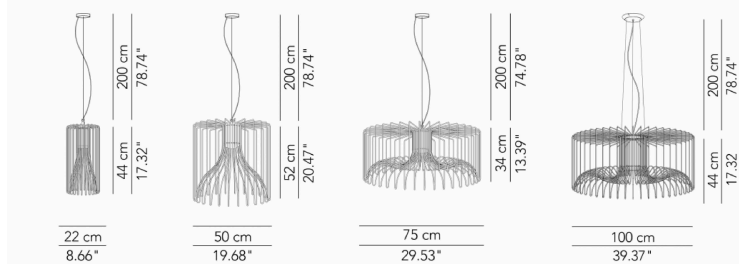

PROJECT	
TYPE	
NOTES	

ICARO

SUSPENSION

BY MODO

PRODUCT NAME	Icaro Suspension		LIGHT SOURCE	Ø 22 Indoor: E14 3W LED R39 Ø 50 / Ø 75 / Ø 100 Indoor and Outdoor: LED E27 or Fluorescent 1 x 20W E27
DESIGNER	Brian Rasmussen		FINISHES	White / Black / Natural
MANUFACTURER	Modo		DIMENSIONS	Ø 22 x 44 (H) + 200cm Ø 50 x 50 (H) + 200cm Ø 75 x 32 (H) + 200cm Ø 100 x 44 (H) + 200cm
CATEGORY	Suspension		IP	20 (indoor) 65 (Outdoor)
MATERIAL	Steel Wire / Linen		ORIGIN	Italy
PRODUCT CODE	Ø 22: 220-1100 Ø 50: 220-1101 220-1101/IP (Outdoor)	Ø 75: 220-1102 220-1102/IP (Outdoor) Ø 100: 220-1103 220-1103/IP (Outdoor)	WARRANTY	1 year