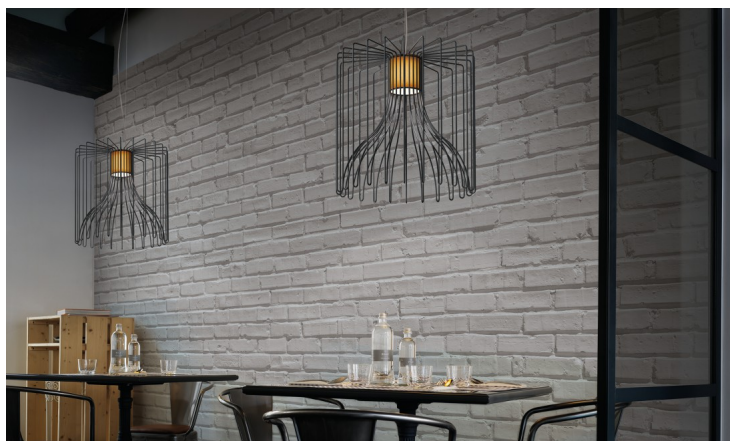

PROJECT	
TYPE	
NOTES	

ICARO

SUSPENSION

BY MODO

PRODUCT NAME	Icaro Suspension		LIGHT SOURCE	Ø 22 Indoor: E14 3W LED R39 Ø 50 / Ø 75 / Ø 100 Indoor and Outdoor: LED E27 or Fluorescent 1 x 20W E27
DESIGNER	Brian Rasmussen		FINISHES	White / Black / Natural
MANUFACTURER	Modo		DIMENSIONS	Ø 22 x 44 (H) + 200cm Ø 50 x 50 (H) + 200cm Ø 75 x 32 (H) + 200cm Ø 100 x 44 (H) + 200cm
CATEGORY	Suspension		IP	20 (indoor) 65 (Outdoor)
MATERIAL	Steel Wire / Linen		ORIGIN	Italy
PRODUCT CODE	Ø 22: 220-1100 Ø 50: 220-1101 220-1101/IP (Outdoor)	Ø 75: 220-1102 220-1102/IP (Outdoor) Ø 100: 220-1103 220-1103/IP (Outdoor)	WARRANTY	1 year