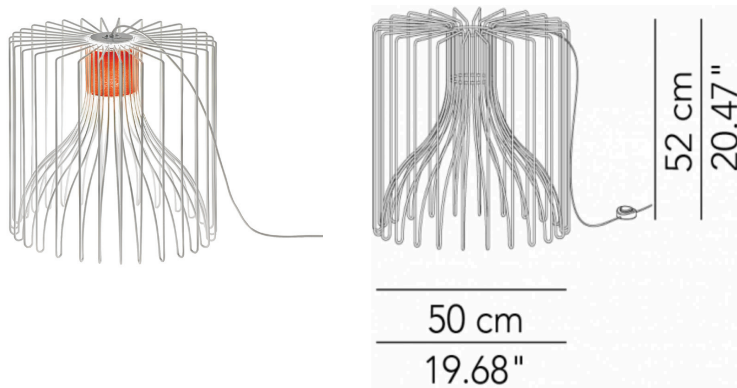

PROJECT	
TYPE	
NOTES	

ICARO

FLOOR & TABLE

BY MODO

PRODUCT NAME	Icaro Floor & Table	LIGHT SOURCE	1 x 42W E27
DESIGNER	Brian Rasmussen	FINISHES	White / Black
MANUFACTURER	Modo	DIMENSIONS	Ø 50 x 50 (H) cm
CATEGORY	Floor & Table	IP	20 (indoor) 65 (Outdoor)
MATERIAL	Steel Wire	ORIGIN	Italy
PRODUCT CODE	220-1200 (Black, Indoor) 220-1200/IP (Black, Outdoor)	WARRANTY	1 year