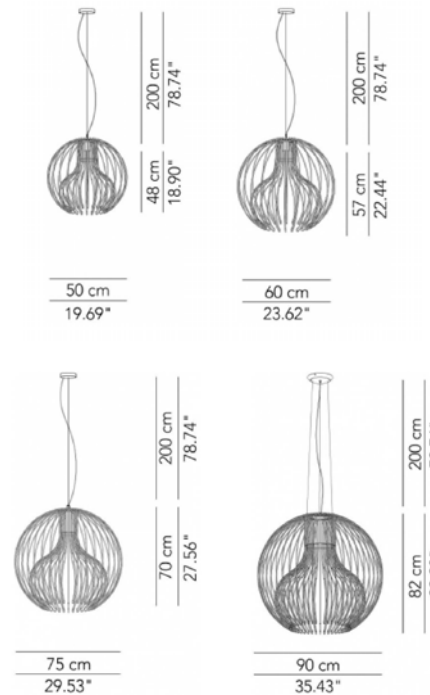

## ICARO BALL

SUSPENSION

BY MODO

<b>PRODUCT NAME</b>	Icaro Ball Suspension	<b>LIGHT SOURCE</b>	Ø 50 / 60 / 75: 1 x 42W E27 Ø 90: 1 x 70W E27
<b>DESIGNER</b>	Brian Rasmussen	<b>FINISHES</b>	White / Black
<b>MANUFACTURER</b>	Modo	<b>DIMENSIONS</b>	Ø 50 x 46 (H) + 200cm Ø 60 x 55 (H) + 200cm Ø 75 x 70 (H) + 200cm Ø 90 x 85 (H) + 200cm
<b>CATEGORY</b>	Suspension	<b>IP</b>	20 (Indoor) 65 (Outdoor)
<b>MATERIAL</b>	Steel Wire	<b>ORIGIN</b>	Italy
<b>PRODUCT CODE</b>	Ø 50: 220-1000 (Black)  Ø 60: 220-1001 (Black) 220-1011 (White)  Ø 75: 220-1002 (Black)  Ø 90: 220-1003 (Black)	<b>WARRANTY</b>	1 year