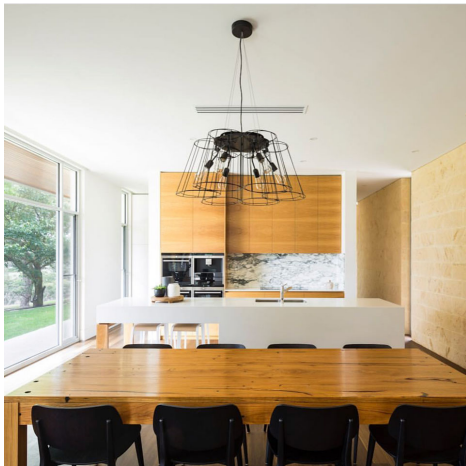

PROJECT	
TYPE	
NOTES	

FLORINDA DESNUDA 6 LIGHT SUSPENSION

BY MODO

PRODUCT NAME	Florinda Desnuda 6 Light	LIGHT SOURCE	6 x LED E27 or 6 x Florescent 20W E27
DESIGNER	Annarose Romano & Bruno Menegon	FINISHES	White / Black / Chrome / Copper / Brass
MANUFACTURER	Modo	DIMENSIONS	Ø 94 x 38 (H) + 200cm
CATEGORY	Suspension	IP	20
MATERIAL	Galvanized Metal	ORIGIN	Italy
PRODUCT CODE	220-4101 (Matte White) 220-4102 (Matte Black) 220-4105 (Chrome) 220-4106 (Copper) 220-4107 (Brass)	WARRANTY	1 year