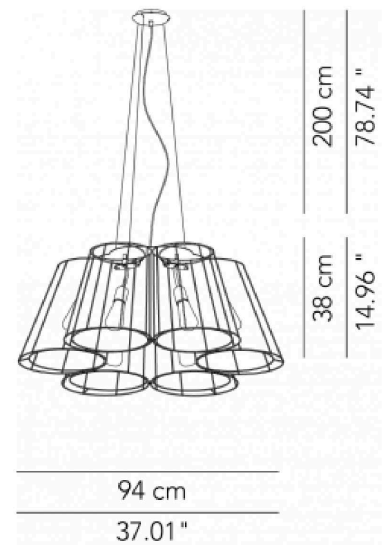

PROJECT	
TYPE	
NOTES	

FLORINDA DESNUDA 6 LIGHT SUSPENSION

BY MODO

PRODUCT NAME	Florinda Desnuda 6 Light	LIGHT SOURCE	6 x LED E27 or 6 x Florescent 20W E27
DESIGNER	Annarose Romano & Bruno Menegon	FINISHES	White / Black / Chrome / Copper / Brass
MANUFACTURER	Modo	DIMENSIONS	Ø 94 x 38 (H) + 200cm
CATEGORY	Suspension	IP	20
MATERIAL	Galvanized Metal	ORIGIN	Italy
PRODUCT CODE	220-4101 (Matte White) 220-4102 (Matte Black) 220-4105 (Chrome) 220-4106 (Copper) 220-4107 (Brass)	WARRANTY	1 year