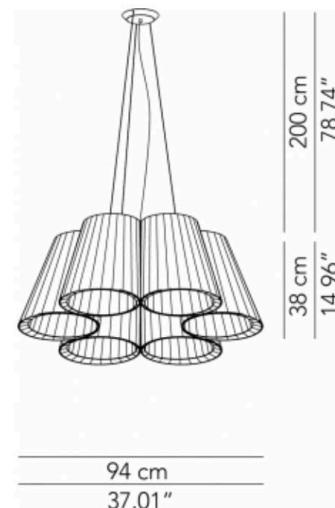

PROJECT	
TYPE	
NOTES	

FLORINDA 6 LIGHT

SUSPENSION

BY MODO

PRODUCT NAME	Florinda 6 Light
DESIGNER	Annarose Romano & Bruno Menegon
MANUFACTURER	Modo
CATEGORY	Suspension
MATERIAL	Pleated Fabric
PRODUCT CODE	220-4002 (Black) 220-4012 (Hazel) <i>*Other colour codes available upon request</i>

LIGHT SOURCE	6 x LED E27 or Fluorescent 6 x 20W E27
FINISHES	White / Black / Beige / Hazel / Red / Orange
DIMENSIONS	Ø 94 x 38 (H) + 200cm
IP	20
ORIGIN	Italy
WARRANTY	1 year