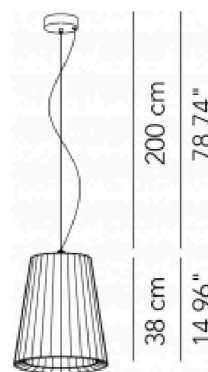

PROJECT	
TYPE	
NOTES	

FLORINDA 1 LIGHT

SUSPENSION

BY MODO

31 cm
12.20"

PRODUCT NAME	Florinda 1 Light
DESIGNER	Annarose Romano & Bruno Menegon
MANUFACTURER	Modo
CATEGORY	Suspension
MATERIAL	Pleated Fabric
PRODUCT CODE	220-4000 (Black) <i>*Other colour codes available upon request</i>

LIGHT SOURCE	LED E27 or Fluorescent 1 x 20W E27
FINISHES	White / Black / Beige / Hazel / Red / Fuchsia
DIMENSIONS	Ø 31 x 38 (H) + 200cm
IP	20
ORIGIN	Italy
WARRANTY	1 year