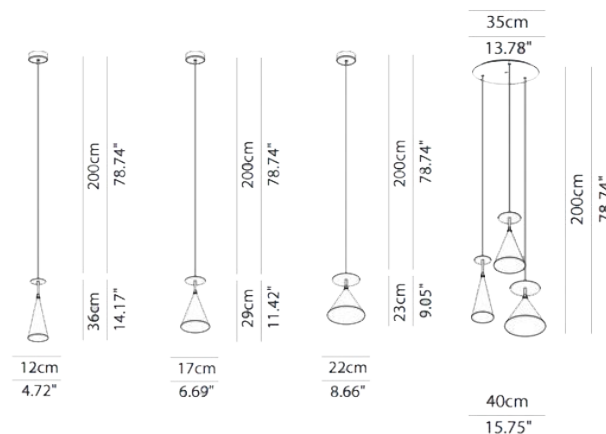

| | |
|----------------|--|
| PROJECT | |
| TYPE | |
| NOTES | |

ABC

SUSPENSION

BY MODO

| | |
|---------------------|---------------------|
| PRODUCT NAME | Abc |
| DESIGNER | Roberto Paoli |
| MANUFACTURER | Modo |
| CATEGORY | Suspension |
| MATERIAL | Metal |
| PRODUCT CODE | <i>Upon Request</i> |

| | |
|---------------------|---|
| LIGHT SOURCE | LED GU10 |
| FINISHES | White Black Strawberry Orange Pastel Green Mocha |
| IP | 20 |
| DIMENSIONS | Ø 12 x h 236 cm Ø 17 x h 229 cm Ø 22 x h 223 cm |
| ORIGIN | Italy |
| WARRANTY | 1 Year |