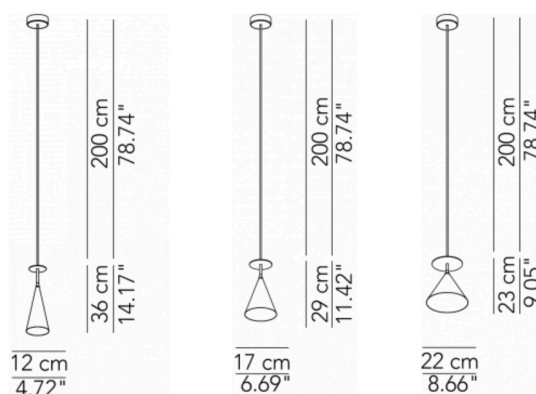

ABC PENDANTS

SUSPENSION

BY MODO

PROJECT	
TYPE	
NOTES	

PRODUCT NAMES	Pendant A, Pendant B, Pendant C
DESIGNER	Roberto Paoli
MANUFACTURER	Modo
CATEGORY	Suspension
MATERIAL	Metal
PRODUCT CODE	<i>Upon Request</i>

LIGHT SOURCE	GU10 LED 6.5W dimmable bulbs
FINISHES	White Matt Gold Caramel Swamp Green Lead Grey
IP	20
DIMENSIONS	Pendant A: Ø 12 x 236 (H) cm Pendant B: Ø 17 x 229 (H) cm Pendant C: Ø 22 x 223 (H) cm
ORIGIN	Italy
WARRANTY	1 Year