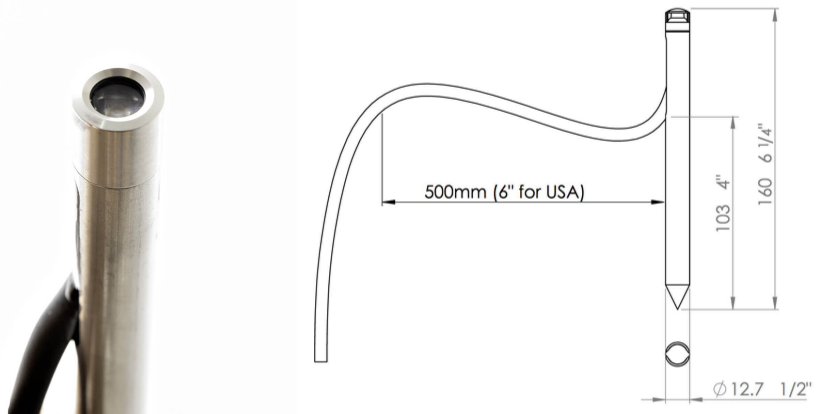

# MODUX MICRO SPIKE SPOT OUTDOOR

BY LuxR

<b>PROJECT</b>	
<b>TYPE</b>	
<b>NOTES</b>	

<b>PRODUCT NAME</b>	Modux Micro Spike Spot
<b>DESIGNER</b>	LuxR
<b>MANUFACTURER</b>	LuxR
<b>PRODUCT CODE</b>	128-MMSSRC3730 (Copper) 128-MMSSRS3730 (Stainless Steel)
<b>CATEGORY</b>	Outdoor
<b>MATERIAL</b>	Copper or 316 Stainless Steel
<b>BEAM ANGLE</b>	16°, 37°, 84°, 18°+48° Oval
<b>LIGHT SOURCE</b>	LED 1W

<b>LUMENS</b>	55
<b>FINISHES</b>	Copper, 316 Stainless Steel
<b>DIMENSIONS</b>	Ø 12.7 x 160 (H) mm
<b>IP</b>	68
<b>ORIGIN</b>	New Zealand
<b>WARRANTY</b>	Electronics - 5 Years Copper & Stainless Steel - 10 Years