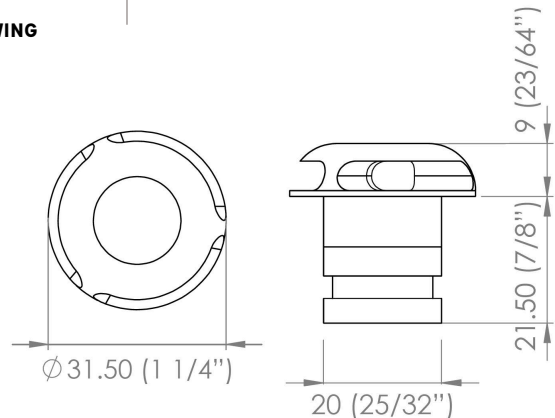

# MODUX MICRO PATHLIGHT OUTDOOR

BY LuxR

|                |  |
|----------------|--|
| <b>PROJECT</b> |  |
| <b>TYPE</b>    |  |
| <b>NOTES</b>   |  |

|                     |   |
|---------------------|---|
| <b>PRODUCT NAME</b> | Modux Micro Pathlight                                   |
| <b>DESIGNER</b>     | LuxR  |
| <b>MANUFACTURER</b> | LuxR  |
| <b>PRODUCT CODE</b> | 128-MMPLRC30 (Copper)<br>128-MMPLRS30 (Stainless Steel) |
| <b>CATEGORY</b>     | Outdoor   |
| <b>MATERIAL</b>     | Copper<br>316 Stainless Steel                           |
| <b>LIGHT SOURCE</b> | LED 1W  |
| <b>BEAM ANGLE</b>   | 360°  |

|                   |  |
|-------------------|--|
| <b>FINISHES</b>   | Copper, 316 Stainless Steel  |
| <b>DIMENSIONS</b> | Ø 31.5 x 30.5 (H) mm   |
| <b>IP</b>         | 68   |
| <b>ORIGIN</b>     | New Zealand  |
| <b>WARRANTY</b>   | 5 years - Electronics & Aluminium<br>10 years - Copper & Stainless Steel |
| <b>DRAWING</b>    |  |