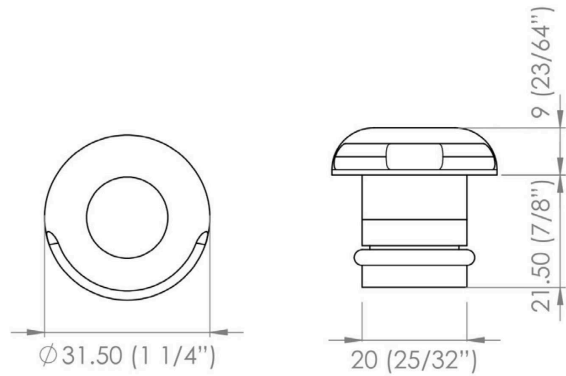

# MODUX MICRO STEPLIGHT OUTDOOR

BY LuxR

<b>PROJECT</b>	
<b>TYPE</b>	
<b>NOTES</b>	

<b>PRODUCT NAME</b>	Modux Micro Steplight
<b>DESIGNER</b>	LuxR
<b>MANUFACTURER</b>	LuxR
<b>PRODUCT CODE</b>	128-MMSLRC30 (Copper) 128-MMSLRS30 (Stainless Steel)
<b>CATEGORY</b>	Outdoor
<b>MATERIAL</b>	Copper 316 Stainless Steel
<b>LIGHT SOURCE</b>	LED 1W
<b>LUMENS</b>	70

<b>BEAM ANGLE</b>	180° (Recessed steplight beam)
<b>FINISHES</b>	Copper, 316 Stainless Steel
<b>DIMENSIONS</b>	Ø 31.5 x 30.5 (H) mm (cut out Ø 21 mm)
<b>IP</b>	68
<b>ORIGIN</b>	New Zealand
<b>WARRANTY</b>	5 years - Electronics 10 years - Copper & Stainless Steel