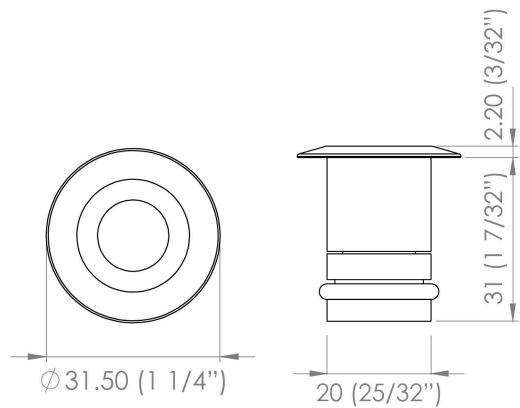

radiantlighting

**MODUX MICRO RECESSED SPOT** **OUTDOOR**

BY LuxR

<b>PROJECT</b>	
<b>TYPE</b>	
<b>NOTES</b>	

<b>PRODUCT NAME</b>	Modux Micro Recessed Spot
<b>DESIGNER</b>	LuxR
<b>MANUFACTURER</b>	LuxR
<b>PRODUCT CODE</b>	MMCRS37WWR (Copper) MMSRS37WWR (Stainless Steel)
<b>CATEGORY</b>	Outdoor
<b>MATERIAL</b>	Copper 316 Stainless Steel
<b>LIGHT SOURCE</b>	LED 1W
<b>CRI</b>	90+

<b>BEAM ANGLES</b>	16°, 37°, 84°, 13°+40° Oval
<b>FINISHES</b>	Copper, 316 Stainless Steel
<b>DIMENSIONS</b>	$\varnothing 31.50 \times 33.2$ (H) mm
<b>IP</b>	68
<b>ORIGIN</b>	New Zealand
<b>WARRANTY</b>	5 years - Electronics 10 years - Copper & Stainless Steel