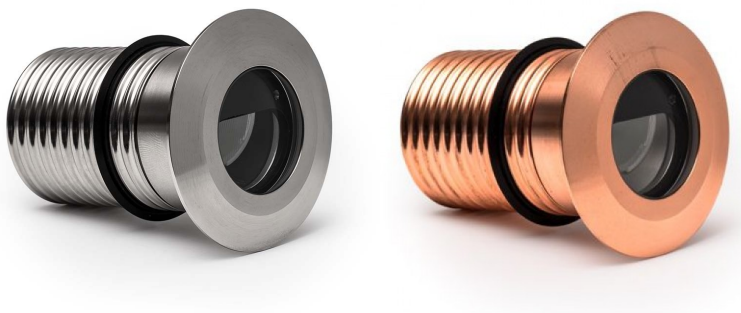

PROJECT	
TYPE	
NOTES	

MODUX 2 WALL WASHER OUTDOOR

BY LUXR

PRODUCT NAME	Modux 2 Wall Washer	LUMENS	170
DESIGNER	LuxR	BEAM	Assymetric Wash
MANUFACTURER	LuxR	FINISHES	Black, Silver Star, Copper, Stainless Steel
PRODUCT CODE	128-M2WWRC30 (Copper) 128-M2WWRABK30 (Black) 128-M2WWRS30 (Stainless Steel) 128-M2WWRASTAR30 (Silver Star)	DIMENSIONS	$\varnothing 58$ x h 68 mm (cut-out $\varnothing 43.5$ mm)
CATEGORY	Outdoor	IP	68
MATERIAL	Powdercoat Aluminium Natural Copper 316 Stainless Steel	ORIGIN	New Zealand
LIGHT SOURCE	LED 2W 3K	WARRANTY	5 years - Electronics & Aluminium 10 years - Copper & Stainless Steel