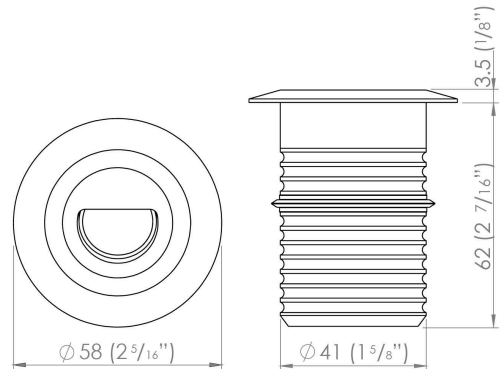

PROJECT	
TYPE	
NOTES	

MODUX 2 WALL WASHER OUTDOOR

BY LUXR

PRODUCT NAME	Modux 2 Wall Washer	LUMENS	170
DESIGNER	LuxR	BEAM	Assymetric Wash
MANUFACTURER	LuxR	FINISHES	Black, Silver Star, Copper, Stainless Steel
PRODUCT CODE	128-M2WWRC30 (Copper) 128-M2WWRABK30 (Black) 128-M2WWRS30 (Stainless Steel) 128-M2WWRASTAR30 (Silver Star)	DIMENSIONS	$\varnothing 58$ x h 68 mm (cut-out $\varnothing 43.5$ mm)
CATEGORY	Outdoor	IP	68
MATERIAL	Powdercoat Aluminium Natural Copper 316 Stainless Steel	ORIGIN	New Zealand
LIGHT SOURCE	LED 2W 3K	WARRANTY	5 years - Electronics & Aluminium 10 years - Copper & Stainless Steel