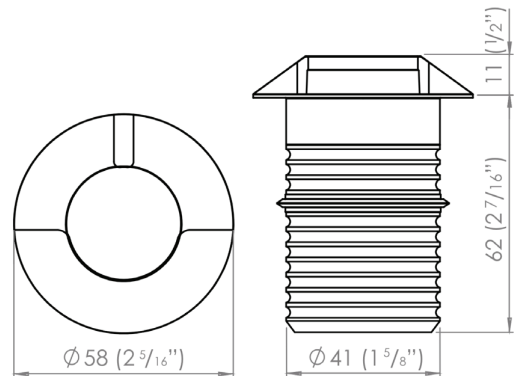

radiantlighting

MODUX 2 & 4 STEP WITH SLOT **WALL + OUTDOOR**

BY LuxR

PROJECT	
TYPE	
NOTES	

PRODUCT NAME	Modux 2 & 4 Step with Slot
DESIGNER	LuxR
MANUFACTURER	LuxR
PRODUCT CODE	<p>Modux 2: 128-M2SLSRABK30 (Black) 128-M2SLSRC30 (Copper) 128-M2SLSR30 (Stainless Steel)</p> <p>Modux 4: 128-M4SLSRABK30 (Black) 128-M4SLSRC30 (Copper) 128-M4SLSR30 (Stainless Steel)</p>
CATEGORY	Outdoor & Recessed
MATERIAL	Black Powdercoat Aluminium Solid Copper Stainless Steel
BEAM ANGLES	-5°, +10°

LIGHT SOURCE	Modux 2: 2W Modux 4: 4W
LUMENS	Modux 2: 170 Modux 4: 360
FINISHES	Black, Copper, Stainless Steel
DIMENSIONS	Ø 58 x H 62 mm (cut out Ø 43.5 mm)
IP	68
ORIGIN	New Zealand
WARRANTY	5 years - Electronics & Aluminium 10 years - Copper & Stainless Steel