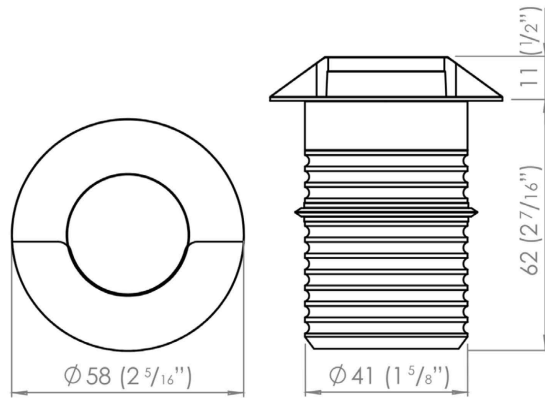

radiantlighting

MODUX 2 & 4 STEP

OUTDOOR

BY LuxR

PROJECT	
TYPE	
NOTES	

PRODUCT NAME	Modux 2 & 4 Step
DESIGNER	LuxR
MANUFACTURER	LuxR
PRODUCT CODE	<p>M2: 128-M2SLRABK30 (Black) 128-M2SLRC30 (Copper) 128-M2SLRC30 (Stainless Steel)</p> <p>M4: 128-M4SLRABK30 (Black) 128-M4SLRC30 (Copper) 128-M4SLRS30 (Stainless Steel)</p>
CATEGORY	Outdoor
MATERIAL	<p>Powdercoat Aluminium 316 Stainless Steel Solid Copper</p>

FINISHES	Black, Copper, Stainless Steel
DIMENSIONS	Ø 58 x 62 (H) mm (cutout Ø 43.5 mm)
IP	68
LIGHT SOURCE	<p>M2: 2W M4: 4W</p>
LUMENS	<p>M2: 240 M4: 360</p>
ORIGIN	New Zealand
WARRANTY	<p>5 years - Electronics & Aluminium 10 years - Copper & Stainless Steel</p>