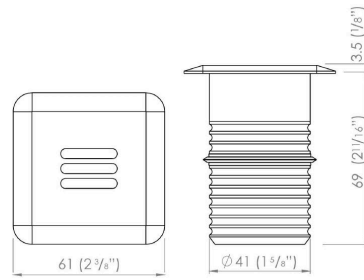

radiantlighting

MODUX 2 & 4 SQUARE LOUVRE **OUTDOOR**

BY LuxR

PROJECT	
TYPE	
NOTES	

PRODUCT NAME	Modux 2 & 4 Square Louvre
DESIGNER	LuxR
MANUFACTURER	LuxR
PRODUCT CODE	<p>Modux 2: 128-M2LRABK30 (Black) 128-M2LLRABK30 (Black, Large) 128-M2LRC30 (Copper) 128-M2LLRC30 (Copper, Large) 128-M2LRS30 (Stainless Steel) 128-M2LLRS30 (Stainless Steel, Large)</p> <p>Modux 4: 128-M4LRABK30 (Black) 128-M4LLRABK30 (Black, Large) 128-M4LRC30 (Copper) 128-M4LLRC30 (Copper, Large) 128-M4LRS30 (Stainless Steel) 128-M4LLRS30 (Stainless Steel, Large)</p>
CATEGORY	Outdoor
BEAM ANGLE	Asymmetric Wash

FINISHES	Black, Copper, Stainless Steel
DIMENSIONS	Small: 53 (L) x 53 (W) x 69 (H) mm Large: 61 (L) x 61 (W) x 69 (H) mm
IP	68
MATERIAL	Powdercoat Aluminium 316 Stainless Steel Solid Copper
LIGHT SOURCE	Modux 2: 2W Modux 4: 4W
LUMENS	Modux 2: 170 Modux 4: 360
ORIGIN	New Zealand
WARRANTY	5 Years - Electronics & Aluminium 10 Years - Copper & Stainless Steel