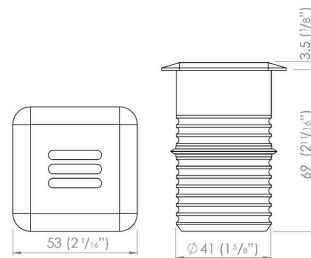

radiantlighting

MODUX 2 & 4 SQUARE LOUVRE **OUTDOOR**

BY LuxR

PROJECT	
TYPE	
NOTES	

PRODUCT NAME	Modux 2 & 4 Square Louvre
DESIGNER	LuxR
MANUFACTURER	LuxR
PRODUCT CODE	<p>Modux 2: 128-M2LRABK30 (Black) 128-M2LLRABK30 (Black, Large) 128-M2LRC30 (Copper) 128-M2LLRC30 (Copper, Large) 128-M2LRS30 (Stainless Steel) 128-M2LLRS30 (Stainless Steel, Large)</p> <p>Modux 4: 128-M4LRABK30 (Black) 128-M4LLRABK30 (Black, Large) 128-M4LRC30 (Copper) 128-M4LLRC30 (Copper, Large) 128-M4LRS30 (Stainless Steel) 128-M4LLRS30 (Stainless Steel, Large)</p>
CATEGORY	Outdoor
BEAM ANGLE	Asymmetric Wash

FINISHES	Black, Copper, Stainless Steel
DIMENSIONS	Small: 53 (L) x 53 (W) x 69 (H) mm Large: 61 (L) x 61 (W) x 69 (H) mm
IP	68
MATERIAL	Powdercoat Aluminium 316 Stainless Steel Solid Copper
LIGHT SOURCE	Modux 2: 2W Modux 4: 4W
LUMENS	Modux 2: 170 Modux 4: 360
ORIGIN	New Zealand
WARRANTY	5 Years - Electronics & Aluminium 10 Years - Copper & Stainless Steel