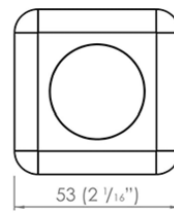

radiantlighting

MODUX 2 & 4 SQUARE

OUTDOOR

BY LUXR

PRODUCT NAME	Modux 2 & 4 Square
DESIGNER	LuxR
MANUFACTURER	LuxR
PRODUCT CODE	<p>Modux 2:</p> <p>128-M2SRABK2630 (Black, 26°) 128-M2SRABK7430 (Black, 74°) 128-M2SRC2630 (Copper, 26°) 128-M2SRC7430 (Copper, 74°) 128-M2SRS2630 (Stainless Steel, 26°) 128-M2SRS7430 (Stainless Steel, 74°)</p> <p>Modux 4:</p> <p>128-M4SRABK2630 (Black, 26°) 128-M4SRABK7430 (Black, 74°) 128-M4SRC2630 (Copper, 26°) 128-M4SRC7430 (Copper, 74°) 128-M4SRS2630 (Stainless Steel, 26°) 128-M4SRS7430 (Stainless Steel, 74°)</p>
CATEGORY	Outdoor

PROJECT	
TYPE	
NOTES	

BEAM ANGLES	<p>Modux 2: 8°, 26°, 36°, 74°, 15°+40° Oval</p> <p>Modux 4: 12°, 26°, 36°, 74°, 15°+40° Oval</p>
FINISHES	Black, Copper, Stainless Steel
DIMENSIONS	Ø 53 (L) x 53 (W) x 62 (H) mm (cutout Ø 43.5 mm)
IP	68
MATERIAL	<p>Powdercoat Aluminium</p> <p>Natural Copper</p> <p>316 Stainless Steel</p>
LIGHT SOURCE	<p>Modux 2: LED 2W</p> <p>Modux 4: LED 4W</p>
LUMENS	<p>Modux 2: 170</p> <p>Modux 4: 360</p>
ORIGIN	New Zealand
WARRANTY	<p>5 years - Electronics & Aluminium</p> <p>10 years - Copper & Stainless Steel</p>