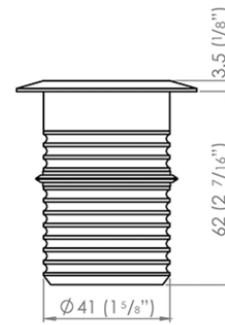

radiantlighting

MODUX 2 & 4 SQUARE

OUTDOOR

BY LUXR

PRODUCT NAME	Modux 2 & 4 Square
DESIGNER	LuxR
MANUFACTURER	LuxR
PRODUCT CODE	<p>Modux 2:</p> <p>128-M2SRABK2630 (Black, 26°) 128-M2SRABK7430 (Black, 74°) 128-M2SRC2630 (Copper, 26°) 128-M2SRC7430 (Copper, 74°) 128-M2SRS2630 (Stainless Steel, 26°) 128-M2SRS7430 (Stainless Steel, 74°)</p> <p>Modux 4:</p> <p>128-M4SRABK2630 (Black, 26°) 128-M4SRABK7430 (Black, 74°) 128-M4SRC2630 (Copper, 26°) 128-M4SRC7430 (Copper, 74°) 128-M4SRS2630 (Stainless Steel, 26°) 128-M4SRS7430 (Stainless Steel, 74°)</p>
CATEGORY	Outdoor

PROJECT	
TYPE	
NOTES	

BEAM ANGLES	<p>Modux 2: 8°, 26°, 36°, 74°, 15°+40° Oval</p> <p>Modux 4: 12°, 26°, 36°, 74°, 15°+40° Oval</p>
FINISHES	Black, Copper, Stainless Steel
DIMENSIONS	Ø 53 (L) x 53 (W) x 62 (H) mm (cutout Ø 43.5 mm)
IP	68
MATERIAL	<p>Powdercoat Aluminium</p> <p>Natural Copper</p> <p>316 Stainless Steel</p>
LIGHT SOURCE	<p>Modux 2: LED 2W</p> <p>Modux 4: LED 4W</p>
LUMENS	<p>Modux 2: 170</p> <p>Modux 4: 360</p>
ORIGIN	New Zealand
WARRANTY	<p>5 years - Electronics & Aluminium</p> <p>10 years - Copper & Stainless Steel</p>