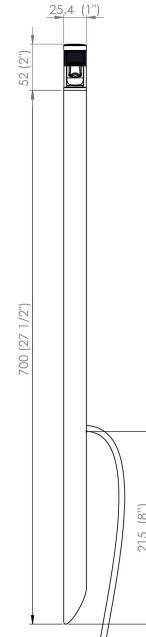

# MODUX 1 WAYFINDER

OUTDOOR

BY LuxR

<b>PROJECT</b>	
<b>TYPE</b>	
<b>NOTES</b>	

<b>PRODUCT NAME</b>	Modux 1 Wayfinder
<b>DESIGNER</b>	LuxR
<b>MANUFACTURER</b>	LuxR
<b>PRODUCT CODE</b>	128-M1WFRABK30 (Black) 128-M1WFRFC30 (Copper) 128-M1WFRS30 (Stainless Steel)
<b>CATEGORY</b>	Outdoor
<b>MATERIAL</b>	Powdercoat Aluminium 316 Stainless Steel Solid Copper
<b>LIGHT SOURCE</b>	LED 1W
<b>LUMENS</b>	80

<b>BEAM ANGLES</b>	Asymmetric wash
<b>FINISHES</b>	Black, Copper, Stainless Steel
<b>DIMENSIONS</b>	Ø 25.4 x h 52 + 700 mm
<b>IP</b>	68
<b>ORIGIN</b>	New Zealand
<b>WARRANTY</b>	5 Years - Electronics & Aluminium 10 Years - Copper & Stainless Steel