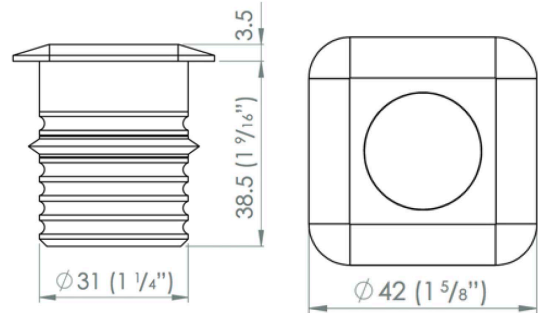

radiantlighting

MODUX 1 SQUARE

OUTDOOR

BY LuxR

PROJECT	
TYPE	
NOTES	

PRODUCT NAME	Modux 1 Square
DESIGNER	LuxR
MANUFACTURER	LuxR
PRODUCT CODE	128-MISRABK1530 (Black) 128-MISRC1530 (Copper) 128-MISRS1530 (Stainless Steel)
CATEGORY	Outdoor
MATERIAL	Powdercoat Aluminium 316 Stainless Steel Solid Copper
LIGHT SOURCE	LED 1W
LUMENS	80
BEAMS	15°, 30°, 53°, 50+17°

FINISHES	Black, Copper, Stainless Steel
DIMENSIONS	Ø 42 x 38.5 (H) mm
IP	68
ORIGIN	New Zealand
WARRANTY	5 Years - Electronics & Aluminium 10 Years - Copper & Stainless Steel