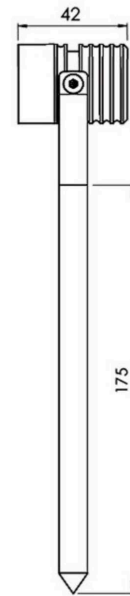

radiantlighting

MODUX 1 SPIKE

OUTDOOR

BY LuxR

PROJECT	
TYPE	
NOTES	

PRODUCT NAME	Modux 1 Spike
DESIGNER	LuxR
MANUFACTURER	LuxR
PRODUCT CODE	128-M1SPRABK1530BS (Black) 128-M1SPRC1530BS (Copper) 128-M1SPRS1530BS (Stainless Steel)
CATEGORY	Outdoor
MATERIAL	Powdercoat Aluminium 316 Stainless Steel Solid Copper
LIGHT SOURCE	LED 1W
LUMENS	85
BEAMS	15°, 30°, 53°, 50+17°

FINISHES	Black, Copper, Stainless Steel
DIMENSIONS	Ø 31 x 175 (H) mm
IP	68
ORIGIN	New Zealand
WARRANTY	5 Years - Electronics & Aluminium 10 Years - Copper & Stainless Steel

PERTH
T +61 08 9240 1008
F +61 08 9240 1178
sales@radiantlighting.com.au