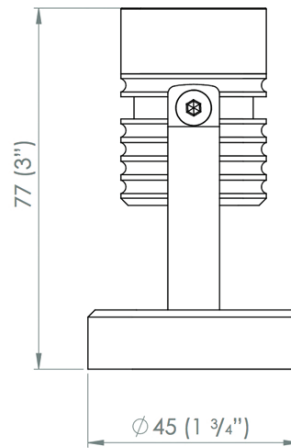

radiantlighting

MODUX 1 POND

OUTDOOR

BY LUXR

PROJECT	
TYPE	
NOTES	

PRODUCT NAME	Modux 1 Pond
DESIGNER	LuxR
MANUFACTURER	LuxR
PRODUCT CODE	128-MISPRABK1530WB (Black) 128-MISPRC1530WB (Copper) 128-MISPRS1530WB (Stainless Steel)
CATEGORY	Outdoor
MATERIAL	Powdercoat Aluminium Natural Copper 316 Stainless Steel
LIGHT SOURCE	LED 1W 3K
LUMENS	85
BEAM	15° 30°

FINISHES	Black, Copper, Stainless Steel
DIMENSIONS	Ø 45 x 77 (H) mm
IP	68
ORIGIN	New Zealand
WARRANTY	5 Years - Electronics & Aluminium 10 Years - Copper & Stainless Steel

PERTH
T +61 08 9240 1008
F +61 08 9240 1178
sales@radiantlighting.com.au