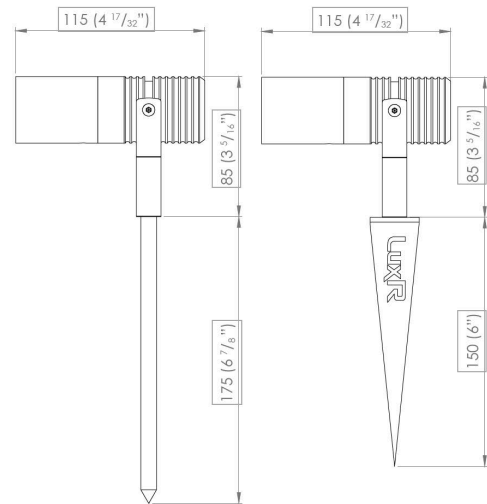

radiantlighting

MODUX 4 SPIKE SPOT WITH SNOOT **OUTDOOR**

BY LuxR

PROJECT:	
TYPE:	
NOTES:	

PRODUCT NAME	Modux 4 Spike Spot with Snoot
DESIGNER	LuxR
MANUFACTURER	LuxR
PRODUCT CODE	128-M4SNRABK743 (Black) 128-M4SNRC7430B (Copper) 128-M4SNRS7430B (Stainless Steel)
CATEGORY	Outdoor
MATERIAL	Solid Copper 316 Stainless Steel Powdercoated Aluminium
BEAM ANGLES	12°, 26°, 36°, 74°, 15°+40° Oval

LIGHT SOURCE	4W LED
FINISHES	Black / Copper / Stainless Steel
DIMENSIONS	See line drawing
IP	68
CRI	90+
WARRANTY	5 Years - Aluminium & Electronics 10 Years - Copper & Stainless Steel
ORIGIN	New Zealand