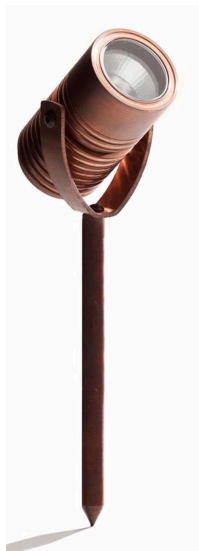

radiantlighting

PROJECT:	
TYPE:	
NOTES:	

MODUX 2 & MODUX 4 SPIKE SPOTS **OUTDOOR**

BY LuxR

PRODUCT NAME	Modux 2 & Modux 4 Spike Spot
DESIGNER	LuxR
MANUFACTURER	LuxR
PRODUCT CODE	<p>Modux 2: 128-M2SPRABK7430BS (Black) 128-M2SPRC7430BS (Copper) 128-M2SPRS7430BS (Stainless Steel)</p> <p>Modux 4: 128-M4SPRABK7430BS (Black) 128-M4SPRC7430BS (Copper) 128-M4SPRS7430BS (Stainless Steel)</p>
CATEGORY	Outdoor
MATERIAL	Solid Copper 316 Stainless Steel Powdercoated Aluminium
BEAM ANGLES	Modux 2: 8°, 26°, 36°, 74°, 15°+40° Oval Modux 4: 12°, 26°, 36°, 74°, 15°+40° Oval

LIGHT SOURCE	Modux 2: LED 2W Modux 4: LED 4W
FINISHES	Black / Copper / Stainless Steel
DIMENSIONS	W 51 x H 85 mm + Spike 175 mm
IP	68
CRI	90
WARRANTY	5 Years - Aluminium & Electronics 10 Years - Copper & Stainless Steel
ORIGIN	New Zealand