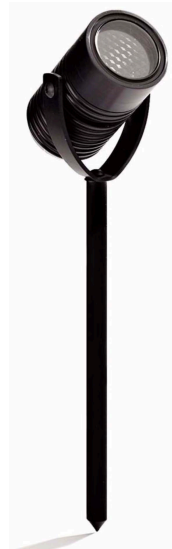

radiantlighting

PROJECT:	
TYPE:	
NOTES:	

MODUX 2 & MODUX 4 SPIKE SPOTS **OUTDOOR**

BY LuxR

PRODUCT NAME	Modux 2 & Modux 4 Spike Spot
DESIGNER	LuxR
MANUFACTURER	LuxR
PRODUCT CODE	<p>Modux 2: 128-M2SPRABK7430BS (Black) 128-M2SPRC7430BS (Copper) 128-M2SPRS7430BS (Stainless Steel)</p> <p>Modux 4: 128-M4SPRABK7430BS (Black) 128-M4SPRC7430BS (Copper) 128-M4SPRS7430BS (Stainless Steel)</p>
CATEGORY	Outdoor
MATERIAL	Solid Copper 316 Stainless Steel Powdercoated Aluminium
BEAM ANGLES	Modux 2: 8°, 26°, 36°, 74°, 15°+40° Oval Modux 4: 12°, 26°, 36°, 74°, 15°+40° Oval

LIGHT SOURCE	Modux 2: LED 2W Modux 4: LED 4W
FINISHES	Black / Copper / Stainless Steel
DIMENSIONS	W 51 x H 85 mm + Spike 175 mm
IP	68
CRI	90
WARRANTY	5 Years - Aluminium & Electronics 10 Years - Copper & Stainless Steel
ORIGIN	New Zealand