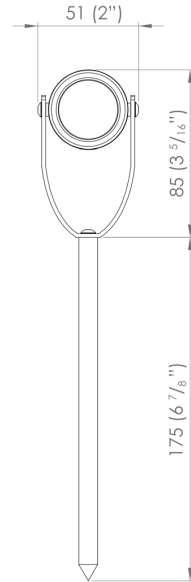

radiantlighting

PROJECT:	
TYPE:	
NOTES:	

MODUX 2 & MODUX 4 SPIKE SPOTS **OUTDOOR**

BY LuxR

PRODUCT NAME	Modux 2 & Modux 4 Spike Spot
DESIGNER	LuxR
MANUFACTURER	LuxR
PRODUCT CODE	<p>Modux 2: 128-M2SPRABK7430BS (Black) 128-M2SPRC7430BS (Copper) 128-M2SPRS7430BS (Stainless Steel)</p> <p>Modux 4: 128-M4SPRABK7430BS (Black) 128-M4SPRC7430BS (Copper) 128-M4SPRS7430BS (Stainless Steel)</p>
CATEGORY	Outdoor
MATERIAL	Solid Copper 316 Stainless Steel Powdercoated Aluminium
BEAM ANGLES	Modux 2: 8°, 26°, 36°, 74°, 15°+40° Oval Modux 4: 12°, 26°, 36°, 74°, 15°+40° Oval

LIGHT SOURCE	Modux 2: LED 2W Modux 4: LED 4W
FINISHES	Black / Copper / Stainless Steel
DIMENSIONS	W 51 x H 85 mm + Spike 175 mm
IP	68
CRI	90
WARRANTY	5 Years - Aluminium & Electronics 10 Years - Copper & Stainless Steel
ORIGIN	New Zealand