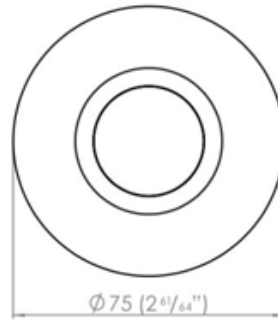

radiantlighting

M2 & M4 LARGE RECESSED ROUND **OUTDOOR**

BY LuxR

PROJECT:	
TYPE:	
NOTES:	

PRODUCT NAME	Modux 2 & 4 Large Recessed Round
DESIGNER	LuxR
MANUFACTURER	LuxR
PRODUCT CODE	Modux 2: 128-M2LRRABK7430 (Black) 128-M2LRRC7430 (Copper) 128-M2LRRS7430 (Stainless Steel) Modux 4: 128-M4LRRABK7430 (Black) 128-M4LRRC7430 (Copper) 128-M4LRRS7430 (Stainless Steel)
CATEGORY	Outdoor
MATERIAL	Powdercoat Aluminium Natural Copper 316 Stainless Steel
BEAM ANGLES	Modux 2: 8°, 26°, 36°, 74°, 15°+40° Oval Modux 4: 12°, 26°, 36°, 74°, 15°+40° Oval

IP	68
FINISHES	Black / Copper / Stainless Steel
DIMENSIONS	Ø 75 x 62 (H) mm
CRI	90
LIGHT SOURCE	Modux 2: LED 2W Modux 4: LED 4W
LUMEN OUTPUT	Modux 2: 160 lm Modux 4: 360 lm
ORIGIN	New Zealand
WARRANTY	5 Years - Electronics & Aluminium 10 Years - Copper & Stainless Steel