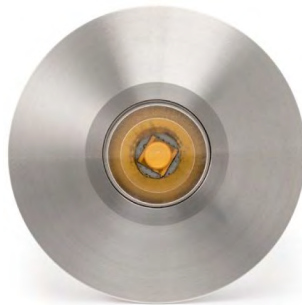

radiantlighting

M2 & M4 LARGE RECESSED ROUND **OUTDOOR**

BY LuxR

PROJECT:	
TYPE:	
NOTES:	

PRODUCT NAME	Modux 2 & 4 Large Recessed Round
DESIGNER	LuxR
MANUFACTURER	LuxR
PRODUCT CODE	Modux 2: 128-M2LRRABK7430 (Black) 128-M2LRRC7430 (Copper) 128-M2LRRS7430 (Stainless Steel) Modux 4: 128-M4LRRABK7430 (Black) 128-M4LRRC7430 (Copper) 128-M4LRRS7430 (Stainless Steel)
CATEGORY	Outdoor
MATERIAL	Powdercoat Aluminium Natural Copper 316 Stainless Steel
BEAM ANGLES	Modux 2: 8°, 26°, 36°, 74°, 15°+40° Oval Modux 4: 12°, 26°, 36°, 74°, 15°+40° Oval

IP	68
FINISHES	Black / Copper / Stainless Steel
DIMENSIONS	Ø 75 x 62 (H) mm
CRI	90
LIGHT SOURCE	Modux 2: LED 2W Modux 4: LED 4W
LUMEN OUTPUT	Modux 2: 160 lm Modux 4: 360 lm
ORIGIN	New Zealand
WARRANTY	5 Years - Electronics & Aluminium 10 Years - Copper & Stainless Steel