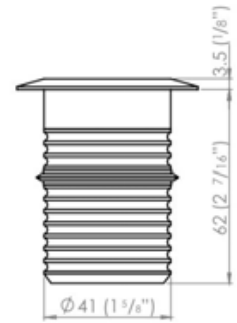

radiantlighting

M2 & M4 LARGE RECESSED ROUND **OUTDOOR**

BY LuxR

PROJECT:	
TYPE:	
NOTES:	

PRODUCT NAME	Modux 2 & 4 Large Recessed Round
DESIGNER	LuxR
MANUFACTURER	LuxR
PRODUCT CODE	Modux 2: 128-M2LRRABK7430 (Black) 128-M2LRRC7430 (Copper) 128-M2LRRS7430 (Stainless Steel) Modux 4: 128-M4LRRABK7430 (Black) 128-M4LRRC7430 (Copper) 128-M4LRRS7430 (Stainless Steel)
CATEGORY	Outdoor
MATERIAL	Powdercoat Aluminium Natural Copper 316 Stainless Steel
BEAM ANGLES	Modux 2: 8°, 26°, 36°, 74°, 15°+40° Oval Modux 4: 12°, 26°, 36°, 74°, 15°+40° Oval

IP	68
FINISHES	Black / Copper / Stainless Steel
DIMENSIONS	Ø 75 x 62 (H) mm
CRI	90
LIGHT SOURCE	Modux 2: LED 2W Modux 4: LED 4W
LUMEN OUTPUT	Modux 2: 160 lm Modux 4: 360 lm
ORIGIN	New Zealand
WARRANTY	5 Years - Electronics & Aluminium 10 Years - Copper & Stainless Steel