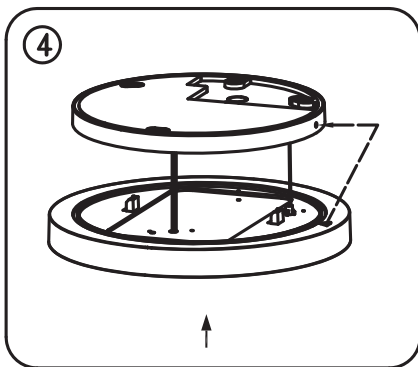

⚠ CAUTION - light fitting must be installed by a licensed electrician.

- Please ensure to read instructions correctly for the installation of the fitting provided. Failure to do so will result in a void of warranty and compromises the safety of luminaire.
- Radiant Lighting are not liable for warranties when luminaire is damaged by incorrect installation. The installation of the luminaires must be in accordance with the national safety regulations.

Please refer to Radiant Lighting's General Terms & Conditions for more information concerning the installation and warranty of our products.

Installation Instructions

Category Ceiling	CRI 80
Power 29W	Material Aluminium Polycarbonate
IP Rating 54	Warranty 3 years