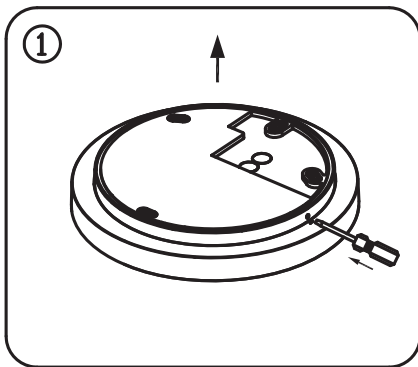

⚠ CAUTION - light fitting must be installed by a licensed electrician.

- Please ensure to read instructions correctly for the installation of the fitting provided. Failure to do so will result in a void of warranty and compromises the safety of luminaire.
- Radiant Lighting are not liable for warranties when luminaire is damaged by incorrect installation. The installation of the luminaires must be in accordance with the national safety regulations.

Please refer to Radiant Lighting's General Terms & Conditions for more information concerning the installation and warranty of our products.

Installation Instructions

Category Ceiling	CRI 80
Power 29W	Material Aluminium Polycarbonate
IP Rating 54	Warranty 3 years