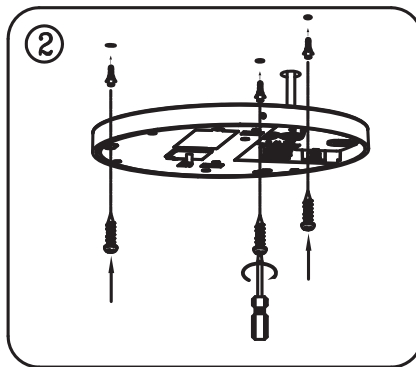

⚠ CAUTION - light fitting must be installed by a licensed electrician.

- Please ensure to read instructions correctly for the installation of the fitting provided. Failure to do so will result in a void of warranty and compromises the safety of luminaire.
- Radiant Lighting are not liable for warranties when luminaire is damaged by incorrect installation. The installation of the luminaires must be in accordance with the national safety regulations.

Please refer to Radiant Lighting's General Terms & Conditions for more information concerning the installation and warranty of our products.

Installation Instructions

Category Ceiling	CRI 80
Power 29W	Material Aluminium Polycarbonate
IP Rating 54	Warranty 3 years