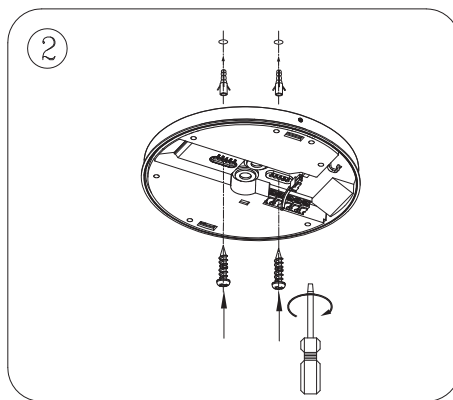

⚠ CAUTION - light fitting must be installed by a licensed electrician.

- Please ensure to read instructions correctly for the installation of the fitting provided. Failure to do so will result in a void of warranty and compromises the safety of luminaire.
- Radiant Lighting are not liable for warranties when luminaire is damaged by incorrect installation. The installation of the luminaires must be in accordance with the national safety regulations.

Please refer to Radiant Lighting's General Terms & Conditions for more information concerning the installation and warranty of our products.

Installation Instructions

Category	Ceiling	CRI	80
Power	18W / 24W	Material	Aluminium Polycarbonate
IP Rating	54	Warranty	3 years