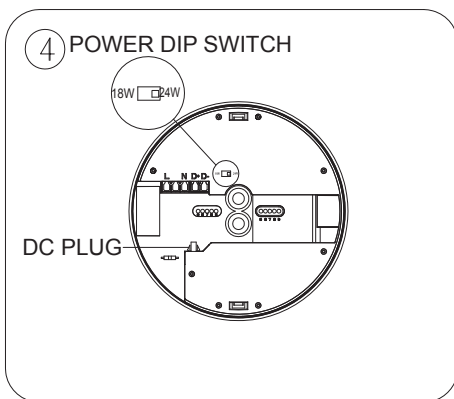

⚠ CAUTION - light fitting must be installed by a licensed electrician.

- Please ensure to read instructions correctly for the installation of the fitting provided. Failure to do so will result in a void of warranty and compromises the safety of luminaire.
- Radiant Lighting are not liable for warranties when luminaire is damaged by incorrect installation. The installation of the luminaires must be in accordance with the national safety regulations.

Please refer to Radiant Lighting's General Terms & Conditions for more information concerning the installation and warranty of our products.

Installation Instructions

Category	Ceiling	CRI	80
Power	18W / 24W	Material	Aluminium Polycarbonate
IP Rating	54	Warranty	3 years