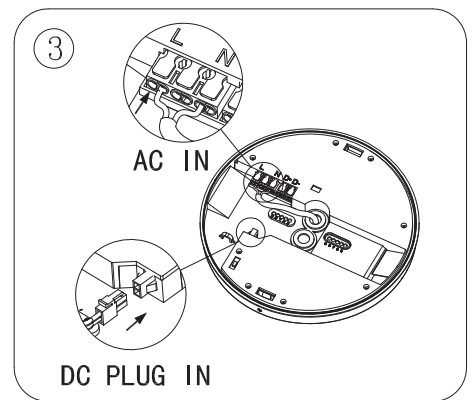

⚠ CAUTION - light fitting must be installed by a licensed electrician.

- Please ensure to read instructions correctly for the installation of the fitting provided. Failure to do so will result in a void of warranty and compromises the safety of luminaire.
- Radiant Lighting are not liable for warranties when luminaire is damaged by incorrect installation. The installation of the luminaires must be in accordance with the national safety regulations.

Please refer to Radiant Lighting's General Terms & Conditions for more information concerning the installation and warranty of our products.

Installation Instructions

Category	Ceiling	CRI	80
Power	18W / 24W	Material	Aluminium Polycarbonate
IP Rating	54	Warranty	3 years