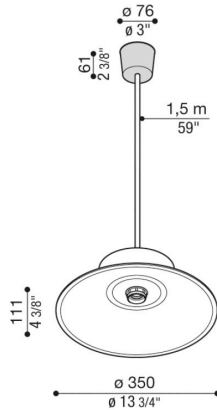

radiantlighting

PROJECT	
TYPE	
NOTES	

VINTAGE

SUSPENSION

BY LOMBARDO

PRODUCT NAME	Vintage	LIGHT SOURCE	LED E27 max 1 x 60W
DESIGNER	Lombardo	FINISHES	White Orange Green Corten Grey Anthracite
MANUFACTURER	Lombardo	IP	20
CATEGORY	Suspension	DIMENSIONS	Ø 35 x 11.1 (H) + 150cm Ø 48 x 16.4 (H) + 150cm
MATERIAL	Plasto-elastomeric Alloy	ORIGIN	Italy
PRODUCT CODE	<p>Ø 35:</p> <p>48-1110001 (White) 48-1110002 (Orange) 48-1110003 (Green) 48-1110005 (Corten) 48-1110006 (Grey Anthracite)</p> <p>Ø 48:</p> <p>48-1110007 (White) 48-1110008 (Orange) 48-1110009 (Green) 48-1110011 (Corten) 48-1110012 (Grey Anthracite)</p>	WARRANTY	3 Years
		DIMMABLE	No