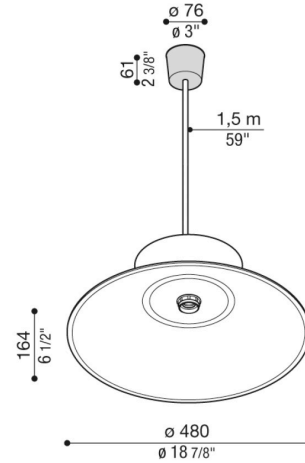

radiantlighting

PROJECT	
TYPE	
NOTES	

VINTAGE

SUSPENSION

BY LOMBARDO

PRODUCT NAME	Vintage	LIGHT SOURCE	LED E27 max 1 x 60W
DESIGNER	Lombardo	FINISHES	White Orange Green Corten Grey Anthracite
MANUFACTURER	Lombardo	IP	20
CATEGORY	Suspension	DIMENSIONS	Ø 35 x 11.1 (H) + 150cm Ø 48 x 16.4 (H) + 150cm
MATERIAL	Plasto-elastomeric Alloy	ORIGIN	Italy
PRODUCT CODE	<p>Ø 35:</p> <p>48-1110001 (White) 48-1110002 (Orange) 48-1110003 (Green) 48-1110005 (Corten) 48-1110006 (Grey Anthracite)</p> <p>Ø 48:</p> <p>48-1110007 (White) 48-1110008 (Orange) 48-1110009 (Green) 48-1110011 (Corten) 48-1110012 (Grey Anthracite)</p>	WARRANTY	3 Years
		DIMMABLE	No