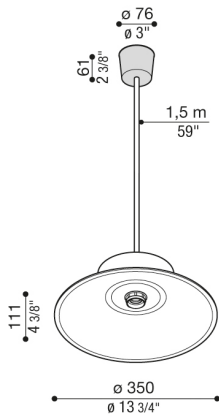

radiantlighting

PROJECT	
TYPE	
NOTES	

VINTAGE

SUSPENSION

BY LOMBARDO

PRODUCT NAME	Vintage	LIGHT SOURCE	LED E27 max 1 x 60W
DESIGNER	Lombardo	FINISHES	White / Orange / Green / Blue / Poliglass / Corten Grey Anthracite
MANUFACTURER	Lombardo	IP	20
CATEGORY	Suspension	DIMENSIONS	Ø 35 x 11.1 (H) + 150cm Ø 48 x 16.4 (H) + 150cm
MATERIAL	Plasto-elastomeric Alloy	ORIGIN	Italy
PRODUCT CODE	Ø 35: 48-LL1110001 (White) 48-LL1110002 (Orange) 48-LL1110003 (Green) 48-LL1110004 (Blue) 48-LL1110031 (PoliGlass) 48-LL1110005 (Corten) 48-LL1110006 (Grey Anthracite) Ø 48: 48-LL1110007 (White) 48-LL1110008 (Orange) 48-LL1110009 (Green) 48-LL1110010 (Blue) 48-LL1110032 (PoliGlass) 48-LL1110011 (Corten) 48-LL1110012 (Grey Anthracite)		
		WARRANTY	3 Years