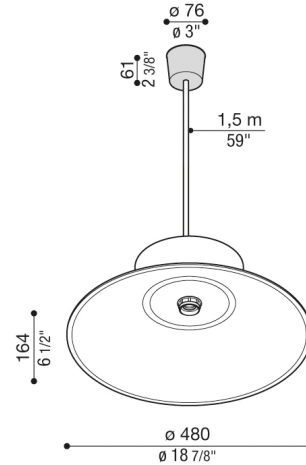

radiantlighting

PROJECT	
TYPE	
NOTES	

VINTAGE

SUSPENSION

BY LOMBARDO

PRODUCT NAME	Vintage	LIGHT SOURCE	LED E27 max 1 x 60W
DESIGNER	Lombardo	FINISHES	White / Orange / Green / Blue / Poliglass / Corten Grey Anthracite
MANUFACTURER	Lombardo	IP	20
CATEGORY	Suspension	DIMENSIONS	Ø 35 x 11.1 (H) + 150cm Ø 48 x 16.4 (H) + 150cm
MATERIAL	Plasto-elastomeric Alloy	ORIGIN	Italy
PRODUCT CODE	Ø 35: 48-LL1110001 (White) 48-LL1110002 (Orange) 48-LL1110003 (Green) 48-LL1110004 (Blue) 48-LL1110031 (PoliGlass) 48-LL1110005 (Corten) 48-LL1110006 (Grey Anthracite) Ø 48: 48-LL1110007 (White) 48-LL1110008 (Orange) 48-LL1110009 (Green) 48-LL1110010 (Blue) 48-LL1110032 (PoliGlass) 48-LL1110011 (Corten) 48-LL1110012 (Grey Anthracite)		
		WARRANTY	3 Years