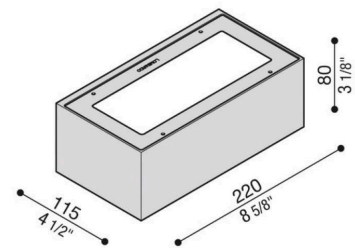

radiantlighting

TREND UP & DOWN 220
BY LOMBARDO

WALL

PROJECT	
TYPE	
NOTES	

PRODUCT NAME	Trend Up & Down 220
DESIGNER	Lombardo
MANUFACTURER	Lombardo
PRODUCT CODE	48-LL4961L3 (White) 48-LL496KL3 (Corten) 48-LL496GL3 (Grey High Tech) 48-LL496EL3 (Grey Anthracite)
CATEGORY	Wall
MATERIAL	Aluminium / Glass
DIMMABLE	No

LIGHT SOURCE	11W LED
LUMENS	1400 lm
DIMENSIONS	220 (L) x 115 (W) x 80 (D) mm
FINISHES	White Corten Grey High Tech Grey Anthracite
IP	66
ORIGIN	Italy
WARRANTY	1 year