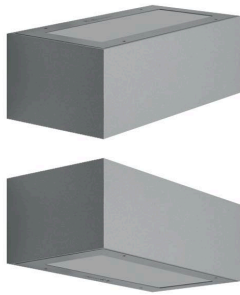

radiantlighting

TREND UP & DOWN 220
BY LOMBARDO

WALL

PROJECT	
TYPE	
NOTES	

PRODUCT NAME	Trend Up & Down 220
DESIGNER	Lombardo
MANUFACTURER	Lombardo
PRODUCT CODE	48-LL4961L3 (White) 48-LL496KL3 (Corten) 48-LL496GL3 (Grey High Tech) 48-LL496EL3 (Grey Anthracite)
CATEGORY	Wall
MATERIAL	Aluminium / Glass
DIMMABLE	No

LIGHT SOURCE	11W LED
LUMENS	1400 lm
DIMENSIONS	220 (L) x 115 (W) x 80 (D) mm
FINISHES	White Corten Grey High Tech Grey Anthracite
IP	66
ORIGIN	Italy
WARRANTY	1 year