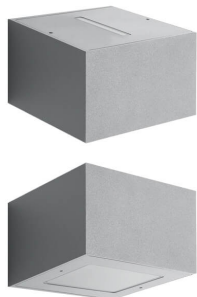

radiantlighting

TREND UP & DOWN 110 BLADE WALL
BY LOMBARDO

PROJECT	
TYPE	
NOTES	

PRODUCT NAME	Trend Up & Down 110 Blade
DESIGNER	Lombardo
MANUFACTURER	Lombardo
PRODUCT CODE	48-LL108024 (White) 48-LL1080253 (Grey High Tech) 48-LL108026 (Corten) 48-LL108027 (Grey Anthracite)
CATEGORY	Wall
MATERIAL	Aluminium / Glass

LIGHT SOURCE	7W LED
LUMENS	752
FINISHES	White / Grey High Tech / Grey Anthracite / Corten
DIMENSIONS	115 (L) x 115 (W) x 80 (D) mm
IP	66
ORIGIN	Italy
WARRANTY	1 year