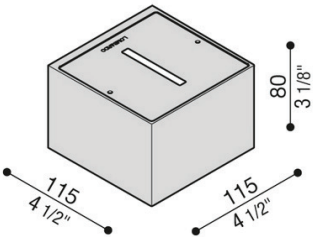

radiantlighting

TREND UP & DOWN 110 BLADE WALL
BY LOMBARDO

PROJECT	
TYPE	
NOTES	

PRODUCT NAME	Trend Up & Down 110 Blade
DESIGNER	Lombardo
MANUFACTURER	Lombardo
PRODUCT CODE	48-LL108024 (White) 48-LL1080253 (Grey High Tech) 48-LL108026 (Corten) 48-LL108027 (Grey Anthracite)
CATEGORY	Wall
MATERIAL	Aluminium / Glass

LIGHT SOURCE	7W LED
LUMENS	752
FINISHES	White / Grey High Tech / Grey Anthracite / Corten
DIMENSIONS	115 (L) x 115 (W) x 80 (D) mm
IP	66
ORIGIN	Italy
WARRANTY	1 year