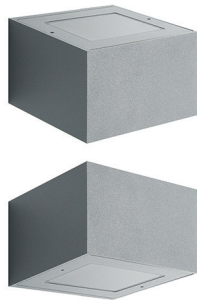

radiantlighting

TREND UP & DOWN 110
BY LOMBARDO

WALL

PROJECT	
TYPE	
NOTES	

PRODUCT NAME	Trend Up & Down 110
DESIGNER	Lombardo
MANUFACTURER	Lombardo
PRODUCT CODE	48-LL108020L3 (White) 48-LL108022L3 (Corten) 48-LL108021L3 (Grey High Tech) 48-LL108023L3 (Grey Anthracite)
CATEGORY	Wall
MATERIAL	Aluminium / Glass
DIMMABLE	No (DALI remote dimmable version available upon request)

LIGHT SOURCE	7W LED
LUMENS	752 lm
DIMENSIONS	115 (L) x 115 (W) x 80 (D) mm
FINISHES	White Corten Grey High Tech Grey Anthracite
IP	66
ORIGIN	Italy
WARRANTY	1 year