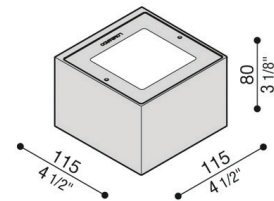

radiantlighting

TREND UP & DOWN 110
BY LOMBARDO

WALL

PROJECT	
TYPE	
NOTES	

PRODUCT NAME	Trend Up & Down 110
DESIGNER	Lombardo
MANUFACTURER	Lombardo
PRODUCT CODE	48-LL108020L3 (White) 48-LL108022L3 (Corten) 48-LL108021L3 (Grey High Tech) 48-LL108023L3 (Grey Anthracite)
CATEGORY	Wall
MATERIAL	Aluminium / Glass
DIMMABLE	No (DALI remote dimmable version available upon request)

LIGHT SOURCE	7W LED
LUMENS	752 lm
DIMENSIONS	115 (L) x 115 (W) x 80 (D) mm
FINISHES	White Corten Grey High Tech Grey Anthracite
IP	66
ORIGIN	Italy
WARRANTY	1 year