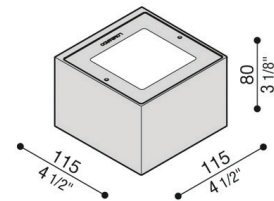

radiantlighting

TREND UP & DOWN 110
BY LOMBARDO

WALL

PROJECT	
TYPE	
NOTES	

PRODUCT NAME	Trend Up & Down 110
DESIGNER	Lombardo
MANUFACTURER	Lombardo
PRODUCT CODE	48-LL108020L3 (White) 48-LL108021L3 (Grey High Tech) 48-LL108022L3 (Corten) 48-LL108023L3 (Grey Anthracite)
CATEGORY	Wall
MATERIAL	Aluminium / Glass

LIGHT SOURCE	7W LED
LUMENS	752
FINISHES	White / Grey High Tech / Grey Anthracite / Corten
DIMENSIONS	115 (L) x 115 (W) x 80 (D) mm
IP	66
ORIGIN	Italy
WARRANTY	1 year