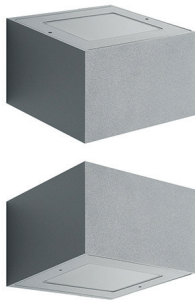

radiantlighting

TREND UP & DOWN 110
BY LOMBARDO

WALL

PROJECT	
TYPE	
NOTES	

PRODUCT NAME	Trend Up & Down 110
DESIGNER	Lombardo
MANUFACTURER	Lombardo
PRODUCT CODE	48-LL108020L3 (White) 48-LL108021L3 (Grey High Tech) 48-LL108022L3 (Corten) 48-LL108023L3 (Grey Anthracite)
CATEGORY	Wall
MATERIAL	Aluminium / Glass

LIGHT SOURCE	7W LED
LUMENS	752
FINISHES	White / Grey High Tech / Grey Anthracite / Corten
DIMENSIONS	115 (L) x 115 (W) x 80 (D) mm
IP	66
ORIGIN	Italy
WARRANTY	1 year