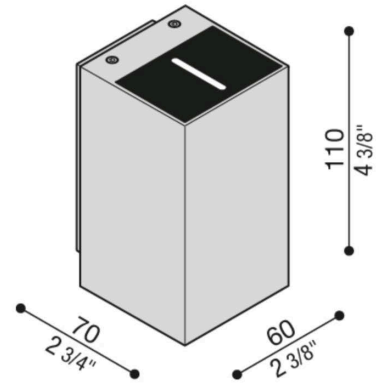

radiantlighting

TREND U&D 60 BLADE

OUTDOOR + WALL

BY LOMBARDO

PROJECT	
TYPE	
NOTES	

PRODUCT NAME	Trend U&D 60 Blade
DESIGNER	Giancarlo Alci
MANUFACTURER	Lombardo
PRODUCT CODE	<table border="0"> <tr><td>3000K</td><td>4000K</td></tr> <tr><td>48-LL1291123 (White)</td><td>48-LL129112N (White)</td></tr> <tr><td>48-LL1291133 (Grey)</td><td>48-LL129113N (Grey)</td></tr> <tr><td>48-LL1291143 (Grey Anthracite)</td><td>48-LL129114N (Grey Anthracite)</td></tr> <tr><td>48-LL1291153 (Corten)</td><td>48-LL129115N (Corten)</td></tr> </table>
CATEGORY	Outdoor + Wall
MATERIAL	Aluminium Body / Transparent Glass

LIGHT SOURCE	LED 6W
LUMEN OUTPUT	1000lm
FINISHES	White, Grey RAL 9006, Grey Anthracite 7021, Corten
DIMENSIONS	Refer to Line Drawing
IP	66
ORIGIN	Italy
WARRANTY	3 years