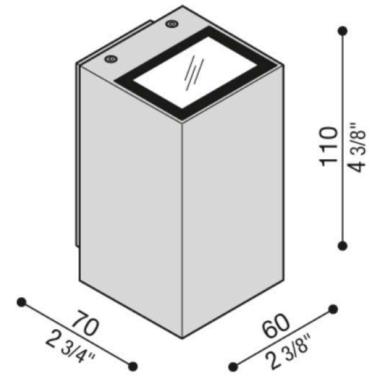

radiantlighting

TREND U&D 60

OUTDOOR + WALL

BY LOMBARDO

PROJECT	
TYPE	
NOTES	

PRODUCT NAME	Trend U&D 60										
DESIGNER	Giancarlo Alci										
MANUFACTURER	Lombardo										
PRODUCT CODE	<table border="0"> <tr><td>3000K</td><td>4000K</td></tr> <tr><td>48-LL1291043 (White)</td><td>48-LL129104N (White)</td></tr> <tr><td>48-LL1291053 (Grey)</td><td>48-LL129105N (Grey)</td></tr> <tr><td>48-LL1291063 (Grey Anthracite)</td><td>48-LL129106N (Grey Anthracite)</td></tr> <tr><td>48-LL1291073 (Corten)</td><td>48-LL129107N (Corten)</td></tr> </table>	3000K	4000K	48-LL1291043 (White)	48-LL129104N (White)	48-LL1291053 (Grey)	48-LL129105N (Grey)	48-LL1291063 (Grey Anthracite)	48-LL129106N (Grey Anthracite)	48-LL1291073 (Corten)	48-LL129107N (Corten)
3000K	4000K										
48-LL1291043 (White)	48-LL129104N (White)										
48-LL1291053 (Grey)	48-LL129105N (Grey)										
48-LL1291063 (Grey Anthracite)	48-LL129106N (Grey Anthracite)										
48-LL1291073 (Corten)	48-LL129107N (Corten)										
CATEGORY	Outdoor + Wall										
MATERIAL	Aluminium Body / Transparent Glass										

LIGHT SOURCE	LED 6W
LUMEN OUTPUT	1000lm
FINISHES	White, Grey RAL 9006, Grey Anthracite 7021, Corten
DIMENSIONS	Refer to Line Drawing
IP	66
ORIGIN	Italy
WARRANTY	3 years