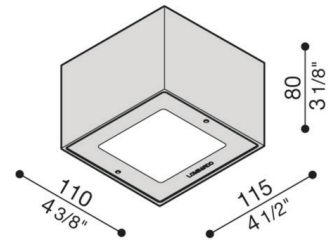

## TREND TOP 110

BY LOMBARDO

CEILING

<b>PROJECT</b>	
<b>TYPE</b>	
<b>NOTES</b>	

<b>PRODUCT NAME</b>	Trend Top 110	<b>LIGHT SOURCE</b>	LED 4W or 7W
<b>DESIGNER</b>	Lombardo	<b>LUMENS</b>	LED 4W: 402 LED 7W: 752
<b>MANUFACTURER</b>	Lombardo	<b>DIMENSIONS</b>	115 (L) x 110 (W) x 80 (D) mm
<b>PRODUCT CODE</b>	LED 4W: 48-LL108040L3 (White) 48-LL108041L3 (Grey High Tech) 48-LL108042L3 (Grey Anthracite) 48-LL108043L3 (Corten)  LED 7W: 48-LL108057L3 (White) 48-LL108058L3 (Grey High Tech) 48-LL108059L3 (Grey Anthracite) 48-LL108060L3 (Corten)	<b>FINISHES</b>	White Corten Grey High Tech Grey Anthracite
<b>CATEGORY</b>	Ceiling	<b>IP</b>	66
<b>MATERIAL</b>	Aluminium / Glass	<b>ORIGIN</b>	Italy
		<b>WARRANTY</b>	5 years
		<b>DIMMABLE</b>	No