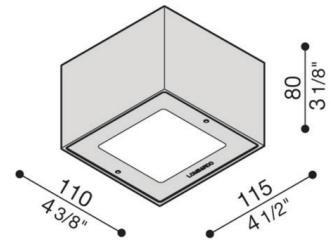

radiantlighting

TREND TOP 110

BY LOMBARDO

CEILING

PROJECT	
TYPE	
NOTES	

PRODUCT NAME	Trend Top 110
DESIGNER	Lombardo
MANUFACTURER	Lombardo
PRODUCT CODE	1 LED 4W 48-LL108040L3 (White) 48-LL108041L3 (Grey High Tech) 48-LL108042L3 (Grey Anthracite) 48-LL108043L3 (Corten) 1 LED 7W 48-LL108057L3 (White) 48-LL108058L3 (Grey High Tech) 48-LL108059L3 (Grey Anthracite) 48-LL108060L3 (Corten)
CATEGORY	Ceiling
MATERIAL	Aluminium / Glass

LIGHT SOURCE	LED 4W or 7W
LUMENS	LED 4W: 402 LED 7W: 752
FINISHES	White / Grey High Tech / Grey Anthracite / Corten
DIMENSIONS	115 (L) x 110 (W) x 80 (D) mm
IP	66
ORIGIN	Italy
WARRANTY	5 years

PERTH
 T +61 08 9240 1008
 F +61 08 9240 1178
 sales@radiantlighting.com.au