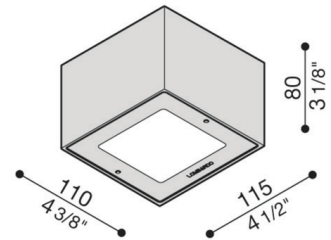

TREND TOP 110
BY LOMBARDO

CEILING

PROJECT	
TYPE	
NOTES	

PRODUCT NAME	Trend Top 110
DESIGNER	Lombardo
MANUFACTURER	Lombardo
PRODUCT CODE	<p>4W LED Transparent Diffuser: 48-LL1080363 (White) 48-LL1080373 (Grey High Tech) 48-LL1080383 (Grey Anthracite) 48-LL1080393 (Corten)</p> <p>LED 7W Transparent Diffuser: 48-LL1080533 (White) 48-LL1080543 (Grey High Tech) 48-LL1080553 (Grey Anthracite) 48-LL1080563 (Corten)</p> <p><i>*Poliglass diffuser codes available upon request</i></p>
CATEGORY	Ceiling
MATERIAL	Aluminium / Glass

LIGHT SOURCE	LED 4W or 7W
LUMENS	LED 4W: 382 (3000K) 402 (4000K) LED 7W: 715 (3000K) 752 (4000K)
DIMENSIONS	115 (L) x 110 (W) x 80 (D) mm
FINISHES	White Corten Grey High Tech Grey Anthracite
IP	66
ORIGIN	Italy
WARRANTY	5 years
DIMMABLE	No